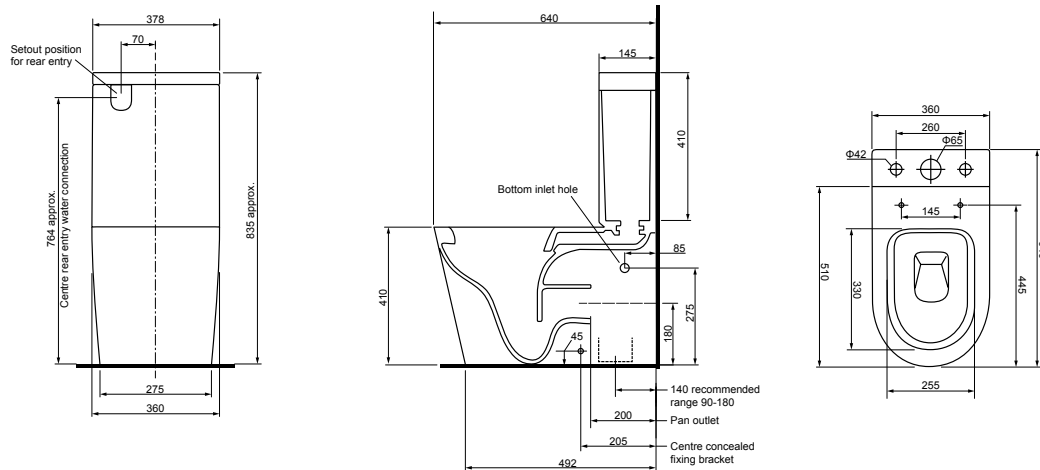

Mondella

Concerto White Back To Wall Rimless Toilet Suite Item Number: 0019819

PAN & CISTERN SPECIFICATIONS

Material	Vitreous china pan and cistern
Colour	White
Outlet Type	S & P trap compatible - Includes Vario Bend for S Trap, P Trap Connection Sold Separately Item No: 4760136
Water Inlet Position	Bottom entry configuration included (Rear Entry Kit Sold Separately Item No: 4920412)
Inlet Valve Pressure Rating	500kPa
Pan Fixing	Floor fixing kit and sealant (sealant not included)
Cistern Fixing	Fixing bolts
Flush Type	Dual Flush
Rim Configuration	Rimless
S Trap Set-out	90 - 180mm
P Trap Set-out	180mm

Model No: MON0866

Disclaimer:

Products in this specification manual must be installed by licensed and registered trade people. The manufacturer/distributor reserves the right to vary specifications or delete models from their range without prior notification. Dimensions are nominal measurements only.