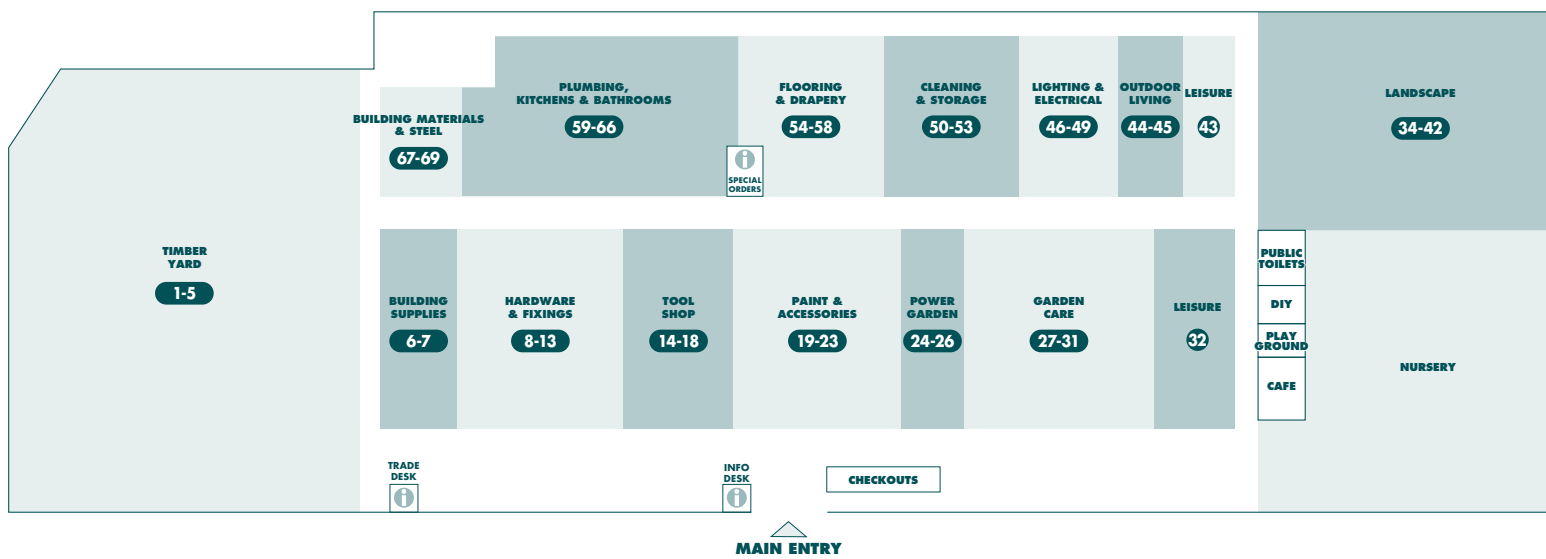

**EXPERT
ADVICE**

**D.I.Y.
ADVICE**

**BUNNINGS
warehouse**

STORE MAP

MARSDEN PARK

| PRODUCT | AISLE | PRODUCT | AISLE | PRODUCT | AISLE | PRODUCT | AISLE |
|----------------------------|----------------|-------------------------------|-----------------|------------------------------|------------------|--|--------------|
| A | | Drills & Drill Bits | 18 | Lawn Mowers & Accessories | 25 | Secateurs | 26 |
| Adhesives | 19 | Drop sheets | 20 | Lawn Seed | 31 | Security Alarms | 13 |
| Air Conditioners | back wall 47 | E | | Lawn Starters | 31 | Seedlings | nursery |
| Air Tools | 17 | Electrical Accessories | 49 | Letterboxes | 28 | Seeds | 31 |
| Alum. Furniture | 44 | Electrical Timer | 49 | Levels | 15 | Shade Cloth | 30 |
| Antennas | 49 | Exhaust Fans | back wall 49 | Lighting Garden/Solar | 46 | Shade Sails | 30 |
| Arches | 41 | Extension Leads | 49 | Lighting Interior | 47+48 | Sheds & Accessories | 40 |
| Artificial Turf | 30 | F | | Lighting Sensor | 46 | Shelving | 50 |
| Aviaries | 40 | Fasteners | 10 | Line Trimmers | 24-25 | Shelving Brackets | 50 |
| B | | Fence Extensions | back wall 42 | Locks – Door & Window | 13 | Shoe Racks | 50 |
| Bamboo Screens | 42 | Fencing | 41 | Loppers | 26 | Shovels, Spades, Forks | 26 |
| Bamboo Stakes | back wall 37 | Fertilisers | 31 | Lubricants | tool shop | Shower bases | 63 |
| Bath Mats | 65 | Fillers | 19 | M | | Shower Curtains | 64 |
| Bath Tubs | 64 | Fire Safety | 11 | Manure | 36 | Shower Heads | 62 |
| Bathroom Accessories | 65 | Flashing | 6 | Masking Tape | 19 | Shower Screens | 63 |
| Bathroom Basins & Cabinets | 63 | Floor Rugs & underlay | back wall 56 | Mirrors | 63 | Silicone | 19 |
| Bathroom Fan/Heaters | back wall 49 | Flooring | 56-58 | Mops | 53 | Sink Plugs | 65 |
| Bathroom Vanities | 63 | Flooring Adhesives | 55 | Mulch | 36 | Skylights | 67 |
| Batteries | tool shop | Flyscreen & Accessories | 11 | Mulchers | 25 | Sleepers | 2 |
| BBQs | 43 | Furniture Cover | back wall 43 | N | | Smoke Alarms | 11 |
| BBQs & Accessories | 43 | Furniture Polish | 53 | Nail Guns | 17 | Socket Sets/Spanners/ Screwdrivers/Pliers | 14 |
| Bins – Indoor | 53 | Furniture protectors | back wall 50 | Nails | 10 | Spirits/Turps | 20 |
| Bins – Outdoor | back wall 53 | G | | Numerals | 28 | Spray Paints | 22 |
| Bird Netting | 30 | Garage door openers | 11 | Nuts & Bolts | 10 | Sprinklers | 27 |
| Bistro Blinds | 54 | Garage Doors | special orders | O | | Steel | 9 |
| Blinds & Accessories | 54 | Garage Storage | 51 | Outdoor Furniture | 44 | Storage Boxes | 52 |
| Blower Vacs | 24-25 | Garden Edging – Plastic | 42 | P | | Switches & Sockets | 49 |
| Boots | 26 | Garden Edging – Timber etc. | 42 | Packaging Materials | back wall 50 | T | |
| Brooms & buckets | 53 | Garden Fencing & Screens | 42 | Pad bolts | 12 | Table: Folding | 45 |
| Bubble wrap | back wall 50 | Garden Gloves | 26 | Padlocks | 12 | Tap Fittings | 65 |
| Bug Zappers | 43 | Garden Hose & Accessories | 27 | Paint – Effect Paint | 21 | Tape Measures | 15 |
| Builders Plastic | 6 | Garden Sheds/Access | 40 | Paint – Exterior | 22 | Tapes | 19 |
| C | | Garden Sprayers | 30 | Paint – Exterior woodcare | 23 | Tapware | 62 |
| Cabinet Hardware | 13 | Garden Stakes | back wall 36 | Paint – Interior | 21 | Tarps | 28 |
| Canopies | 67 + back wall | Garden timers | 27 | Paint – Interior woodcare | 23 | Telephone Accessories | 49 |
| Carpet | back wall 57 | Garden Tools | 26 | Paint – Interior woodcare | 23 | Tie Downs | 11 |
| Castors | 12 | Gas Cylinders/Access | 43 | Paint Brushes & rollers | 20 | Tiles & Accessories | 57+58 |
| Cavity Units | 68 | Gates | 8 | Paint Tools | 19 | Tiles Adhesives | 55 |
| Ceiling Fans | 48 | Gazebos | 44 | Pavers | 34 | Timber Flooring | 3 |
| Cement | 1 front wall | Globes | 47 | Pebbles | 34 | Timber Joiners | 10 |
| Chain/Rope | 11 | Grab Rails | 64 | Pesticide | 30 | Timber Mouldings | 7 |
| Chainsaws | 24+25 | Greenhouses | 41 | Pet Doors | 11 | Timber Oils | 23 |
| Chair Tips | 12 | Grout | 55 | Pickets: star | trade yard + 41 | Toilet Brushes | 53,65 |
| Chairs | 32 | Gutter guard | 41 | Pickets: fencing | 8 | Toilet Seats | 64 |
| Child Safety | 12 | Guttering/Downpipes | 66 | Plaster Acc/Trims | 6 | Toilet Suites | 64 |
| Chisels/Files | 14 | H | | Plasterboard | 5 | Torches | 49 |
| Chlorine | 45 | Hammers | 14 | Plastic Mesh | 41 | Towel Rails | 63 |
| Circular Saw Blades | 18 | Hammocks | 45 | Plumbing Fittings | 65+66 | Trellis – Expanding | 41 |
| Citronella Lights & Oils | 43 | Hand Trolleys | 35 | Plumbing Supplies & Tools | 65+66 | Trellis – Plastic | back wall 40 |
| Clamps | 15 | Hanging Baskets & Hooks | 29 | Poly Carbonate Sheeting | 67 | TV Brackets | 49 |
| Cleaning Solutions | 53 | Herbicides | 30 | Poly Tubing | 28 | U | |
| Clothes Airers | 52 | Hinges | 13 | Ponds & Pond Pumps | nursery entrance | Umbrellas/Bases | 44 |
| Clothes Lines | back wall 52 | Home Automation | 47 | Pool Chemicals | 45 | V | |
| Compost Bins | 26 | Hooks | 12 | Pool Fencing | 9 | Vacuums | 52 |
| Compound Saws | 15 | Hose Fittings | 27 | Post Supports | 10 | Velcro | 12 |
| Concrete & Mortar | 1 front wall | Hose Reels | 27 | Pots – Glazed | front wall | Vents (wall, ceiling, roof) | 67 |
| Conduit | back of 49 | Hot Water Units | back wall 66 | Pots – Plastic | 29 | Vices | 15 |
| Coolers/Eskey | 45 | I | | Pots – Terracotta | 34 | Vinyl Tiles | 56 |
| Copper Tubing | timber yard | Insecticides & Insect control | 30 | Potting Mix | 37 | W | |
| Craft Paint & Products | 19 | Insulation Batts | timber yard | Power boards | 49 | Wallpaper & Borders | 19 |
| Crow Bars | 14 | Ironing Boards | 52 | Power Tools & Accessories | tool shop | Wardrobe Organisers | 50 |
| Cubby Houses | 38 | Irrigation | 28 | Pressure Pipe | 66 | Wardrobe Systems | 50 |
| Curtain Fittings | 54 | J | | Pressure Washers | 16 | Washers – Nuts & Bolts | 10 |
| Curtains | 54 | Jerry Cans | 25 | PVC Fittings | 66 | Washers – Plumbing | 65 |
| D | | K | | R | | Water Drums | 27 |
| Decking | 3 | Kids Play Equipment | 38 | Rakes | 26 | Water Filtration | 59 |
| Decking Stains | 23 | Kitchen Appliances | 60,61 | Rangehoods | 60 | Watering Cans | 27 |
| Dog Kennels | 38-40 | Kitchen Cabinets | back wall 62-64 | Rivets | 10 | Waterproofing Accessories | 6 |
| Door Chimes | 13 | Kitchen Display | 59 | Roofing | 67 | Weather Seal | 12 |
| Door Frames/Jambs | 68 | Kitchen Sinks | 59 | Rope | 11 | Weed Killers | 30 |
| Door Handles/Knobs | 13 | Kitchen Tidies | back wall 59 | Routers & Router Accessories | 16-18 | Weed Mat | 30 |
| Door Mats | 55 | Knives | 14 | Rugs | back wall 56 | Welders | 18 |
| Door Stops | 12 | L | | S | | Wheelbarrows | 35 |
| Door Tracks | 13 | Ladders | 8 | Safes | 11 | Wheels | 12 |
| Doors | 68 | Lamps | 48 | Sand | 1 | Windows | na |
| Doors: Security | back wall 67 | Lattice – Timber | back wall 38 | Sanding Sheets | 18 | Wire | 41 |
| Doors: External | 69 | Laundry Baskets/Hampers | 52 | Sandpaper | 19 | Wire Brushes | 18 |
| Doors: Internal | 68 | Laundry Cabinets & Tubs | 64 | Saws | 14 | Wire Mesh | 41 |
| Doors: Screen Doors | back wall 67 | | | Scales | 65 | Work Benches | back of 13 |
| Down Pipe | 66 | | | Screws | 10 | Worm Farms | 26 |
| Drainage | 66 | | | Sealers | 6 | | |