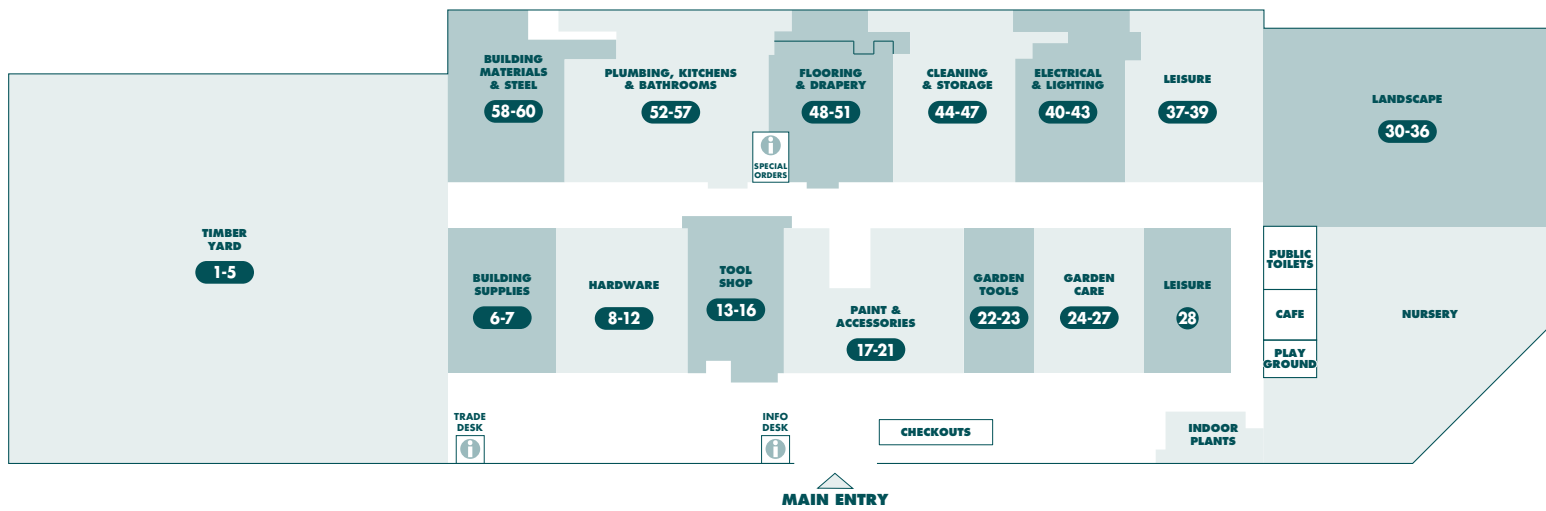

# STORE MAP

**BUNNINGS**  
**warehouse**

**HASTINGS**

PRODUCT	AISLE	PRODUCT	AISLE	PRODUCT	AISLE	PRODUCT	AISLE
<b>A</b>		<b>E</b>		Lawn Seed		26	
Adhesives	17	Electrical Accessories	43	Lawn Starters	26	Sealers	6+49
Air Conditioners	promo	Electrical Timer	43	Letterboxes	39	Secateurs	24
Air Tools	tool shop 15	Exhaust Fans	back wall-electrical	Levels	tool shop 14	Security Alarms	12
Alum. Furniture	28	Extension Leads	43	Lighting Garden/Solar	40	Seedlings	nursery
Antennas	43	<b>F</b>		Lighting Interior	42	Seeds	26
Arches	35	Fasteners	9+11	Lighting Sensor	40	Shade Cloth	39
Artificial Turf	39	Fence Extensions	36	Line Trimmers	22-23	Shade Sails	39
<b>B</b>		Fencing	58	Locks – Door & Window	12	Sheds & Accessories	34
Bamboo Screens	36	Fertilisers	31-32	Loppers	24	Shelving	back wall-storage
Bamboo Stakes	landscape	Fillers	17	Lubricants	tool shop 13	Shelving Brackets	9, back wall-storage
Bath Mats	55	Fire Safety	10	<b>M</b>		Shoe Racks	46
Bath Tubs	55	Flashing	6	Manure	31	Shovels, Spades, Forks	24
Bathroom Accessories	55	Floor Rugs & underlay	50-51	Masking Tape	17	Shower bases	55
Bathroom Basins & Cabinets	54	Flooring	50-51	Mirrors	54	Shower Curtains	55
Bathroom Fan/Heaters	back wall-electrical	Flooring Adhesives	49	Mops	47	Shower Heads	53
Bathroom Vanities	54	Flyscreen & Accessories	11	Mulch	31	Shower Screens	55
Batteries	tool shop front	Furniture Cover	38	Mulchers	22	Silicone	17
BBQs	37	Furniture Polish	47	<b>N</b>		Sink Plugs	56
BBQs & Accessories	37	Furniture protectors	11	Nail Guns	trade desk	Skylights	59
Bins – Indoor	46	<b>G</b>		Nails	10	Sleepers	1
Bins – Outdoor	46	Garage door openers	12	Numerals	39	Smoke Alarms	10
Bird Netting	39	Garage Storage	44	Nuts & Bolts	9	Socket Sets/Spanners/ Screwdrivers/Pliers	tool shop 13
Bistro Blinds	48	Garden Edging – Plastic	36	<b>O</b>		Spirits/Turps	17
Blinds & Accessories	48	Garden Edging – Timber etc.	36	Outdoor Furniture	27-28	Spray Paints	20
Blower Vacs	22-23	Garden Fencing & Screens	36	<b>P</b>		Sprinklers	26
Boots	24	Garden Gloves	24	Packaging Materials	end of 46	Steel	58
Brooms & buckets	47	Garden Hose & Accessories	25	Pad bolts	11	Storage Boxes	45
Bubble wrap	back of 46	Garden Sheds/Access	34	Padlocks	11	Switches & Sockets	43
Bug Zappers	37	Garden Sprayers	27	Paint – Effect Paint	19	<b>T</b>	
Builders Plastic	6	Garden Stakes	landscape	Paint – Exterior	20	Table: Folding	back wall-leisure
<b>C</b>		Garden Timers	25	Paint – Exterior woodcare	21	Tap Fittings	56
Cabinet Hardware	12	Garden Tools	24	Paint – Interior	19	Tape Measures	tool shop 14
Carpet	back wall-flooring	Gas Cylinders/Access	37	Paint – Interior woodcare	21	Tapes	17
Castors	11	Gates	58	Paint Brushes & rollers	18	Tapware	53
Cavity Units	back wall-plumbing	Gazebos	38	Paint Tools	18	Tarps	indoor nursery
Ceiling Fans	back wall-electrical	Globes	41	Pavers	landscape	Telephone Accessories	43
Cement	6, timber yard	Grab Rails	55	Pebbles	landscape	Tie Downs	11
Chain/Rope	11	Greenhouses	35	Pesticide	27	Tiles & Accessories	49
Chainsaws	22-23	Grout	49	Pet Doors	11	Tiles Adhesives	49
Chair Tips	11	Gutter guard	35	Pickets	8	Timber Flooring	51
Chairs	27-28	Guttering/Downpipes	57	Plaster Acc/Trims	6	Timber Joiners	9
Child Safety	10	<b>H</b>		Plasterboard	5	Timber Mouldings	7
Chisels/Files	tool shop	Hammers	tool shop 13	Plastic Mesh	35	Timber Oils	21
Chlorine	38	Hammocks	38	Plumbing Fittings	56-57	Toilet Brushes	47
Circular Saw Blades	tool shop 16	Hand Trolleys	30	Plumbing Supplies & Tools	13+56	Toilet Seats	54
Citronella Lights & Oils	37	Hanging Baskets & Hooks	23	Poly Carbonate	back wall-	Toilet Suites	54
Clamps	tool shop 14	Heaters	promo	Sheeting	building materials	Torches	43
Cleaning Solutions	47	Herbicides	27	Poly Tubing	26+56	Towel Rails	55
Clothes Airers	46	Hinges	12	Ponds & Pond Pumps	indoor plants	Trellis – Expanding	36
Clothes Lines	back wall-storage	Home Automation	12	Pool Chemicals	38	Trellis – Plastic	36
Compost Bins	24	Hooks	10	Pool Fencing	58	TV Brackets	43
Compound Saws	tool shop 14	Hose Fittings	25	Post Supports	9	<b>U</b>	
Concrete & Mortar	6, timber yard	Hose Reels	25	Pots – Glazed	landscape	Umbrellas/Bases	38
Conduit	back of 43	Hot Water Units	back wall-plumbing	Pots – Plastic	22	<b>V</b>	
Coolers/Eskey	38	<b>I</b>		Pots – Terracotta	landscape	Vacuums	47
Copper Tubing	back wall-plumbing	Insecticides & Insect control	27	Potting Mix	32	Velcro	11
Craft Paint & Products	17	Insulation Batts	3	Power boards	43	Vents (wall,ceiling,roof)	59
Crow Bars	tool shop 13	Ironing Boards	46	Power Tools	tool shop	Vices	tool shop 14
Cubby Houses	33	Irrigation	25	& Accessories	13-16	Vinyl Tiles	50
Curtain Fittings	48	<b>J</b>		Pressure Pipe	57	<b>W</b>	
Curtains	48	Jerry Cans	22	Pressure Washers	tool shop 151	Wallpaper & Borders	18
<b>D</b>		<b>K</b>		PVC Fittings	57	Wardrobe Organisers	45
Decking	3	Kids Play Equipment	33	<b>R</b>		Wardrobe Systems	45
Decking Stains	21	Kitchen Appliances	52-53	Rakes	24	Washers – Nuts & Bolts	10
Dog Kennels	33	Kitchen Cabinets	back wall-kitchens	Rangehoods	53	Washers – Plumbing	56
Door Chimes	12	Kitchen Display	51-52	Rivets	10	Water Drums	28
Door Frames/Jambs	60	Kitchen Sinks	51	Roofing	back wall-building materials	Water Filtration	52
Door Handles/Knobs	12	Kitchen Tidies	52	Rope	11	Watering Cans	25
Door Mats	49	Knives	tool shop 13	Routers & Router	Accessories	Waterproofing Accessories	6
Door Stops	12	<b>L</b>		Accessories	tool shop 14	Weather Seal	12
Door Tracks	12	Ladders	8	Rugs	50-51	Weed Killers	27
Doors	59-60	Lamps	42	<b>S</b>		Weed Mat	39
Doors: Security	12	Lattice – Timber	36	Safes	10	Welders	tool shop 16
Doors: External	60	Laundry Baskets/Hampers	46	Sanding Sheets	tool shop 16	Wheelbarrows	30
Doors: Internal	59	Laundry Cabinets & Tubs	46	Sandpaper	17	Wheels	11
Doors: Screen Doors	back wall-doors	Lawn Mowers & Accessories	22-23	Saws	tool shop 14	Wire	35
Down Pipe	57	<b>M</b>		Scales	55	Wire Brushes	tool shop 16
Drainage	57	Manure	31	Screws	10	Wire Mesh	35
Drills & Drill Bits	tool shop 16	Masking Tape	17	<b>N</b>		Worm Farms	24
Drop sheets	17	Mirrors	54	Nail Guns	trade desk		
		Mops	47	Nails	10		
		Mulch	31	Numerals	39		
		Mulchers	22	Nuts & Bolts	9		
		<b>N</b>		<b>O</b>			
		Garage door openers	12	Outdoor Furniture	27-28		
		Garage Storage	44				
		Garden Edging – Plastic	36				
		Garden Edging – Timber etc.	36				
		Garden Fencing & Screens	36				
		Garden Gloves	24				
		Garden Hose & Accessories	25				
		Garden Sheds/Access	34				
		Garden Sprayers	27				
		Garden Stakes	landscape				
		Garden Timers	25				
		Garden Tools	24				
		Gas Cylinders/Access	37				
		Gates	58				
		Gazebos	38				
		Globes	41				
		Grab Rails	55				
		Greenhouses	35				
		Grout	49				
		Gutter guard	35				
		Guttering/Downpipes	57				
		<b>H</b>					
		Hammers	tool shop 13				
		Hammocks	38				
		Hand Trolleys	30				
		Hanging Baskets & Hooks	23				
		Heaters	promo				
		Herbicides	27				
		Hinges	12				
		Home Automation	12				
		Hooks	10				
		Hose Fittings	25				
		Hose Reels	25				
		Hot Water Units	back wall-plumbing				
		<b>I</b>					
		Insecticides & Insect control	27				
		Insulation Batts	3				
		Ironing Boards	46				
		Irrigation	25				
		<b>J</b>					
		Jerry Cans	22				
		<b>K</b>					
		Kids Play Equipment	33				
		Kitchen Appliances	52-53				
		Kitchen Cabinets	back wall-kitchens				
		Kitchen Display	51-52				
		Kitchen Sinks	51				
		Kitchen Tidies	52				
		Knives	tool shop 13				
		<b>L</b>					
		Ladders	8				
		Lamps	42				
		Lattice – Timber	36				
		Laundry Baskets/Hampers	46				
		Laundry Cabinets & Tubs	46				
		Lawn Mowers & Accessories	22-23				