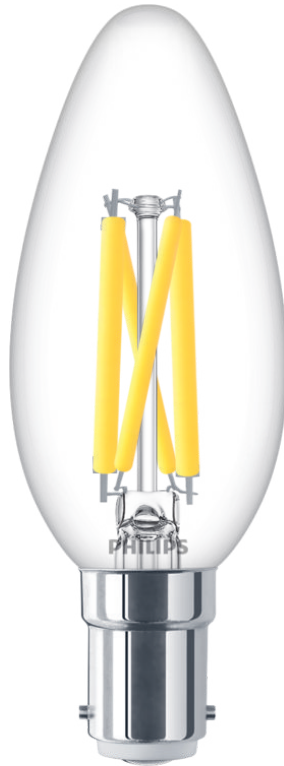

PHILIPS

Candle & Lustre
(Dimmable)

LED

3.5W-40(GLS 49, CFL 8,
halogen 33)W

B15

Warm White

Dimming

8719514377332

Experience dimmable, warm white LED light

Philips LED clear candles provide a beautiful, sparkling light effect and an exceptionally long life. Beautiful both switched on and off, this light bulb is the perfect match for chandelier fixtures with small (E14) fittings.

Perfect for decorative fixture

Modern lighting in Philips LED candles for use in decorative fixtures such as in chandeliers, ceiling fans, vanity strips, and post lights.

Specifications

Bulb characteristics

- Dimmable: Only with specific dimmers
- Intended use: Indoor
- Lamp shape: Non directional candle
- Socket: B15
- Technology: LED
- Type of glass: Clear

Bulb dimensions

- Height: 9.6 cm
- Weight: 0.013 kg
- Width: 3.5 cm