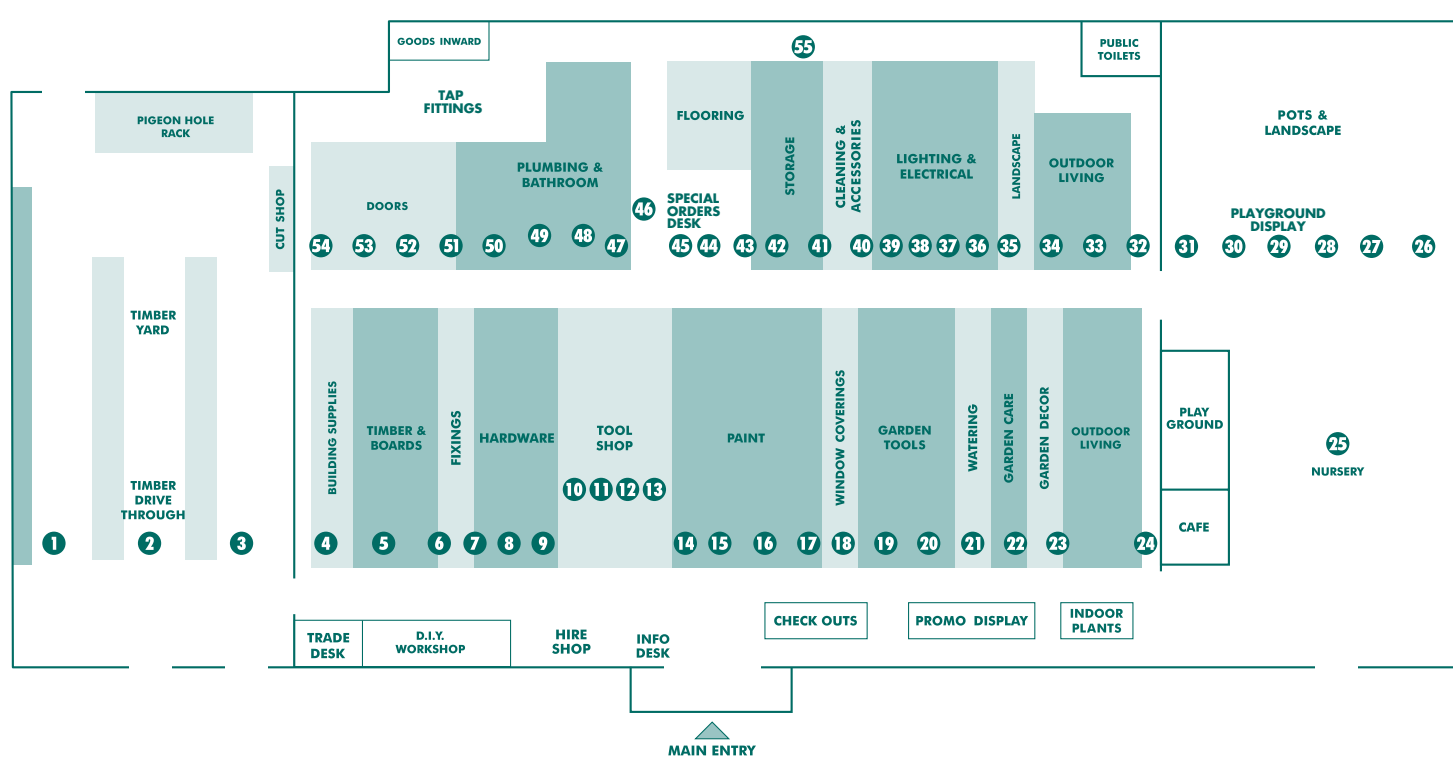

PRODUCT	AISLE	PRODUCT	AISLE	PRODUCT	AISLE	PRODUCT	AISLE
A		Drainage	50	Lawn Seed	22	Seedlings	nursery
Adhesives	14	Drills & Drill Bits	10	Lawn Starters	22	Seeds	22
Air Conditioners	55	Drop sheets	14	Letterboxes	35	Shade Cloth	35
Air Tools	11	E		Levels	13	Shade Sails	35
Alum. Furniture	24	Electrical Accessories	39	Lighting Garden / Solar	36	Sheds & Accessories	31
Antennas	39	Electrical Timer	39	Lighting Interior	38	Shelving	41
Arches	29/30	Exhaust Fans	55	Lighting Sensor	36	Shelving Brackets	41
Artificial Turf	35	Extension Leads	39	Line Trimmers	19	Shoe Racks	41
Aviaries	30	F		Locks - Door & Window	9	Shovels, Spades, Forks	20
B		Fasteners	7	Loppers	20	Shower bases	49
Bamboo Screens	31	Fence Extensions	end 28	Lubricants	13	Shower Curtains	49
Bamboo Stakes	30	Fencing	1	M		Shower Heads	47
Bath Mats	49	Fertilisers	22	Manure	28	Shower Screens	49
Bath Tubs	48	Fillers	14	Masking Tape	14	Silicone	14
Bathroom Accessories	49	Fire Safety	8	Mirrors	48	Sink Plugs	50
Bathroom Basins & Cabinets	48	Flashing	4	Mops	40	Skylights	54
Bathroom Fan / Heaters	55	Floor Rugs & underlay	44	Mulch	27	Sleepers	1
Bathroom Vanities	48	Flooring	43-45	Mulchers	19	Smoke Alarms	8
Batteries	10	Flooring Adhesives	43	N		Socket Sets/ Spanners / Screwdrivers / Pliers	13
BBQs	32	Flyscreen & Accessories	8	Nail Guns	10	Spirits/Turps	15
BBQs & Accessories	32	Furniture Cover	33	Nails	6&7	Spray Paints	15
Bins - Indoor	40	Furniture Polish	40	Numerals	35	Sprinklers	21
Bins - Outdoor	55	Furniture protectors	33	Nuts & Bolts	6&7	Steel	54
Bird Netting	35	G		O		Storage Boxes	41
Bistro Blinds	18	Garage door openers	8	Outdoor Furniture	24	Switches & Sockets	39
Blinds and Accessories	18	Garage Doors	timberyard	P		T	
Blower Vacs	19	Garage Storage	42	Packaging Materials	42	Table : Folding	33
Boots	20	Garden Edging - Plastic	31	Pad bolts	7	Tap Fittings	21
Brooms & buckets	40	Garden Edging - Timber etc.	1	Padlocks	7	Tape Measures	13
Bubble wrap	42	Garden Fencing and Screens	31	Paint - Effect Paint	16	Tape Measures	13
Bug Zappers	32	Garden Gloves	20	Paint - Exterior	17	Tapes	14
Builders Plastic	4	Garden Hose & Accessories	21	Paint - Exterior woodcare	17	Tapware	47
C		Garden Sheds / Access	30	Paint - Interior	16	Tarps	35
Cabinet Hardware	9	Garden Sprayers	22	Paint - Interior woodcare	16	Telephone Accessories	39
Canopies	6	Garden Stakes	back wall landscape	Paint Brushes & rollers	15	Tie Downs	8
Carpet	44/45	Garden timers	21	Paint Tools	15	Tiles & Accessories	44
Castors	7	Garden Tools	20	Pavers	27	Tiles Adhesives	43
Cavity Units	55	Gas Cylinders / Access	32	Pebbles	26	Tiles Adhesives	43
Ceiling Fans	55	Gates	54	Pesticide	22	Timber Flooring	45
Cement	1	Gazebos	33	Pet Doors	8	Timber Joiners	toolshop/9
Chain/Rope	8	Globes	37	Pickets	back wall landscape	Timber Mouldings	5&6
Chainsaws	19	Grab Rails	49	Plaster Acc / Trims	4	Timber Oils	17
Chair Tips	8	Greenhouses	31	Plasterboard	3	Toilet Brushes	40
Chairs	23	Grout	43	Plastic Mesh	31	Toilet Seats	48
Child Safety	9	Gutter guard	31 end	Plumbing Fittings	50/51	Toilet Suites	48
Chisels / Files	13	Guttering / Downpipes	50	Plumbing Supplies & Tools	49	Torches	39
Chlorine	33	H		Poly Carbonate Sheeting	6	Towel Rails	49
Circular Saw Blades	11	Hammers	12	Poly Tubing	21	Trellis - Expanding	
Citronella Lights & Oils	32	Hammocks	32	Ponds & Pond Pumps			back wall landscape
Clamps	10	Hand Trolleys	18			Trellis - Plastic	31, landscape
Cleaning Solutions	40	Hanging Baskets & Hooks	34	Pool Chemicals	33	TV Brackets	39
Clothes Airers	55	Heaters	55	Pool Fencing	54	U	
Clothes Lines	55	Herbicides	22	Post Supports	54	Umbrellas / Bases	34
Compost Bins	20	Hinges	7	Pots - Glazed	26	V	
Compound Saws	11	Home Automation	8	Pots - Plastic	34	Vacuums	40
Concrete & Mortar	1	Hooks	8	Pots - Terracotta	26	Velcro	8
Conduit	55	Hose Fittings	21	Potting Mix	29	Vents (wall, ceiling, roof)	54
Coolers / Esky	33	Hose Reels	21	Power boards	39	Vices	10
Copper Tubing	50	Hot Water Units	55	Power Tools & Accessories	11&12	Vinyl Tiles	44
Craft Paint & Products	14	I		Pressure Pipe	51	W	
Crow Bars	10	Insecticides & Insect control	22	Pressure Washers	11&12	Wallpaper & Borders	14
Cubby Houses	29/30	Insulation Batts	end of aisle 2	PVC Fittings	50	Wardrobe Organisers	41
Curtain Fittings	18	Ironing Boards	40	R		Wardrobe Systems	41
Curtains	18	Irrigation	21	Rakes	20	Washers - Nuts & Bolts	6
D		J		Rangehoods	46	Washers - Plumbing	50
Decking	2	Jerry Cans	19	Rivets	7	Water Drums	24
Decking Stains	17	K		Roofing	54	Water Filtration	46