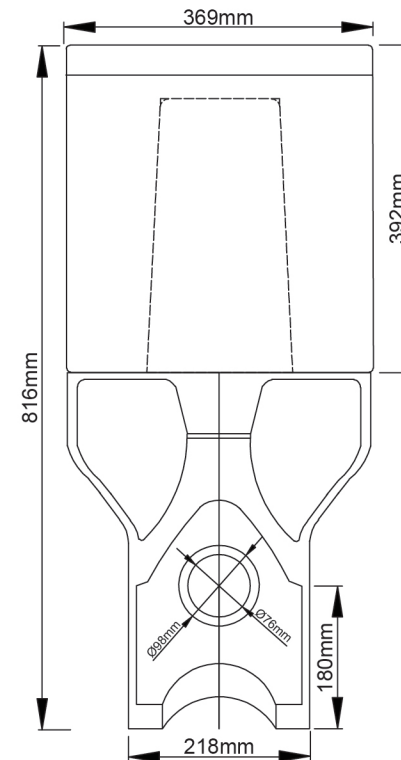

Mondella

CADENZA
CURVY CHIC

Cadenza CLOSE COUPLED TOILET SUITE

- Vitreous China Pan and Cistern.
- Dual Flush WELS 4 Star 4.5/3 Litres.
- S & P Trap Combination Design.
- Adjustable Setting Distance 90 - 170mm.
- Soft Close Seat.
- Bottom Entry Inlet Valve.

Item Number
4822751

10 YEAR WARRANTY