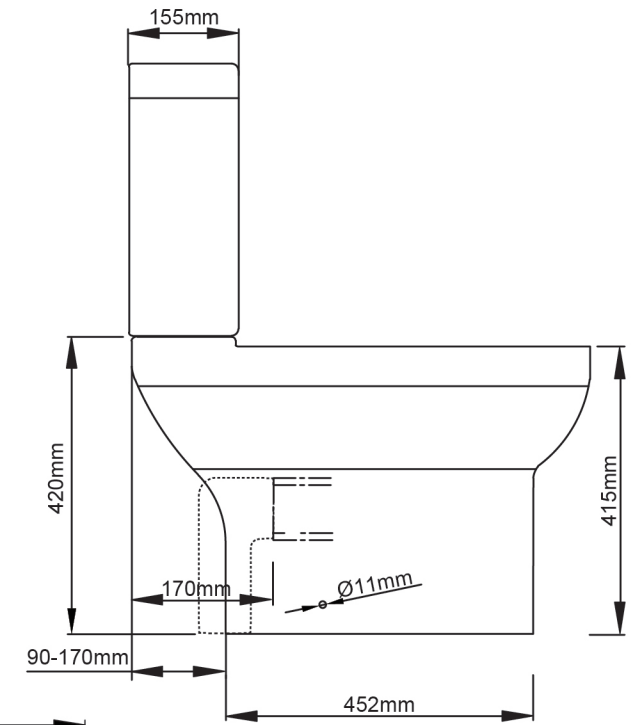

Mondella

CADENZA
CURVY CHIC

Cadenza CLOSE COUPLED TOILET SUITE

- Vitreous China Pan and Cistern.
- Dual Flush WELS 4 Star 4.5/3 Litres.
- S & P Trap Combination Design.
- Adjustable Setting Distance 90 - 170mm.
- Soft Close Seat.
- Bottom Entry Inlet Valve.

Item Number
4822751

10 YEAR WARRANTY