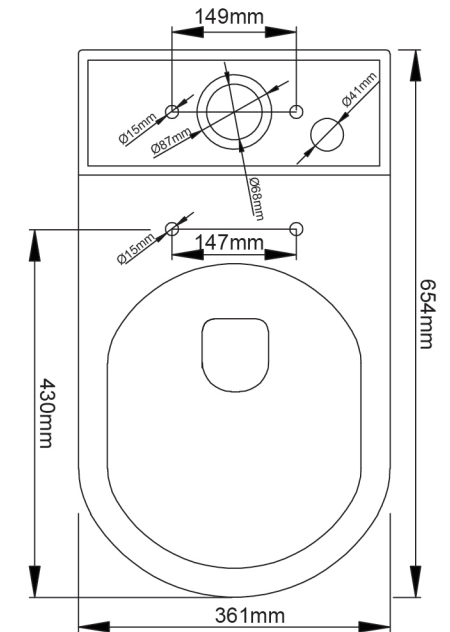

Mondella

CADENZA
CURVY CHIC

Cadenza CLOSE COUPLED TOILET SUITE

- Vitreous China Pan and Cistern.
- Dual Flush WELS 4 Star 4.5/3 Litres.
- S & P Trap Combination Design.
- Adjustable Setting Distance 90 - 170mm.
- Soft Close Seat.
- Bottom Entry Inlet Valve.

Item Number
4822751

10 YEAR WARRANTY