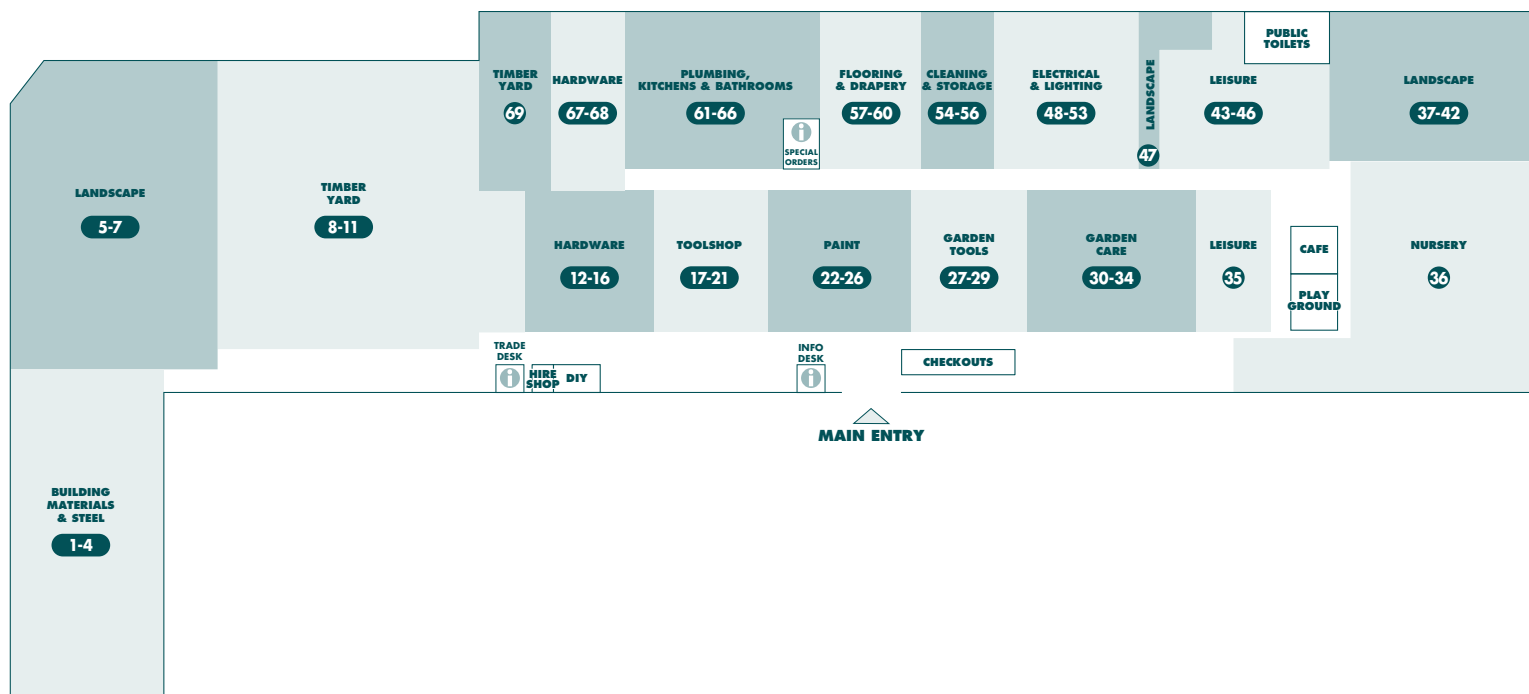

**EXPERT
ADVICE**

**D.I.Y.
ADVICE**

STORE MAP

**BUNNINGS
warehouse**

MILDURA

PRODUCT	AISLE	PRODUCT	AISLE	PRODUCT	AISLE	PRODUCT	AISLE
A		E		M		T	
Adhesives	22	Drills & Drill Bits	21	Lawn Mowers & Accessories	27	Table: Folding	back of 45
Air Conditioners	electrical	Drop sheets	23	Lawn Seed	33	Tap Fittings	65
Air Tools	21	F		Lawn Starters	33	Tape Measures	18
Alum. Furniture	35	Electrical Accessories	53	Letterboxes	29	Tapes	22
Antennas	53	Electrical Timer	52	Levels	18	Tapware	62
Arches	46	Exhaust Fans	53	Lighting Garden/Solar	48	Tarps	47
Artificial Turf	31	Extension Leads	52	Lighting Interior	49	Telephone Accessories	53
Aviaries	46	G		Lighting Sensor	48	Tie Downs	14
B		Garage door openers	13	Line Trimmers	28	Tiles & Accessories	59
Bamboo Screens	47	Garage Storage	54	Locks – Door & Window	16	Tiles Adhesives	58
Bamboo Stakes	landscape	Garden Edging – Plastic	47	Loppers	29	Timber Flooring	60
Bath Mats	58	Garden Edging – Timber etc.	47	Lubricants	17	Timber Joiners	21
Bath Tubs	64	Garden Fencing & Screens	47	N		Timber Mouldings	11
Bathroom Accessories	65	Garden Gloves	29	Manure	landscape	Timber Oils	26
Bathroom Basins & Cabinets	64	Garden Hose & Accessories	31	Masking Tape	22	Toilet Brushes	56
Bathroom Fan/Heaters	53	Garden Sheds/Access	41	Mirrors	63	Toilet Seats	63
Bathroom Vanities	63	Garden Sprayers	33	Mops	56	Toilet Suites	63
Batteries	toolshop	Garden Stakes	landscape	Mulch	39	Torches	52
BBQs	36	Garden Timers	30	Mulchers	28	Towel Rails	65
BBQs & Accessories	3	Garden Tools	28	O		Trellis – Expanding	landscape
Bins – Indoor	56	Gas Cylinders/Access	36	Outdoor Furniture	45	Trellis – Plastic	landscape
Bins – Outdoor	56	Gates	3	P		TV Brackets	53
Bird Netting	31	Gazebos	45	Packaging Materials	back 56	U	
Bistro Blinds	57	Globes	48	Pad bolts	15	Umbrellas/Bases	45
Blinds & Accessories	57	Grab Rails	64	Padlocks	15	V	
Blower Vacs	27	Greenhouses	47	Paint – Effect Paint	24	Vacuums	55
Boots	29	Grout	58	Paint – Exterior	25	Velcro	15
Brooms & buckets	56	Gutter guard	42	Paint – Exterior woodcare	26	Vents (wall,ceiling,roof)	67
Bubble wrap	back end 55	Guttering/Downpipes	66	Paint – Interior	24	Vices	17
Bug Zappers	43	H		Paint – Interior woodcare	26	Vinyl Tiles	back of 61
Builders Plastic	2	Hammers	18	Paint Brushes & rollers	23	W	
C		Hammocks	45	Paint Tools	22	Wallpaper & Borders	23
Cabinet Hardware	16	Hand Trolleys	42	Pavers	6	Wardrobe Organisers	55
Carpet	back wall	Hanging Baskets & Hooks	32	Pebbles	39	Wardrobe Systems	55
Castors	15	Herbicides	34	Pesticide	33	Washers – Nuts & Bolts	12
Ceiling Fans	electrical	Hinges	16	Pet Doors	14	Washers – Plumbing	65
Cement	timber yard	Hooks	13	Pickets	timber yard	Water Drums	46
Chain/Rope	14	Hose Fittings	30	Plaster Acc/Trims	timber yard	Water Filtration	61
Chainsaws	27	Hose Reels	31	Plasterboard	timber yard	Watering Cans	31
Chair Tips	15	Hot Water Units	67	Plastic Mesh	1	Waterproofing Accessories	2
Chairs	35	I		Plumbing Fittings	65	Weather Seal	15
Child Safety	13	Insecticides & Insect control	33	Plumbing Supplies & Tools	17	Weed Killers	33
Chisels/Files	17	Insulation Batts	timber yard	Poly Carbonate Sheeting	69	Weed Mat	31
Chlorine	46	Ironing Boards	56	Poly Tubing	30	Welders	20
Circular Saw Blades	19	Irrigation	30	Ponds & Pond Pumps	front wall	Wheelbarrows	42
Citronella Lights & Oils	43	J		Pool Chemicals	46	Wheels	17
Clamps	19	Jerry Cans	27	Pool Fencing	3	Wire	42
Cleaning Solutions	55	K		Post Supports	3	Wire Brushes	20
Clothes Airers	56	Kids Play Equipment	40	Pots – Glazed	landscape	Wire Mesh	42
Clothes Lines	back wall	Kitchen Appliances	63	Pots – Plastic	32	Work Benches	54
Compost Bins	29	Kitchen Cabinets	back kitchens	Pots – Terracotta	landscape	Worm Farms	29
Compound Saws	17	Kitchen Display	61	Potting Mix	37-39		
Concrete & Mortar	timber yard	Kitchen Sinks	61	Power boards	48		
Conduit	back 53	Kitchen Tidies	56	Power Tools & Accessories	toolshop		
Coolers/Eskey	46	Knives	17	Pressure Pipe	plumbing		
Copper Tubing	65	L		Pressure Washers	toolshop		
Craft Paint & Products	22	Ladders	67	PVC Fittings	66		
Crow Bars	18	Lamps	51	R			
Cubby Houses	40	Lattice – Timber	landscape	Rakes	28		
Curtain Fittings	57	Laundry Baskets/Hampers	56	Rangehoods	63		
Curtains	57	Laundry	back wall	Rivets	12		
D		Cabinets & Tubs	plumbing	Rope	14		
Decking	8+9			Routers & Router Accessories	21		
Decking Stairs	26			Rugs	60		
Dog Kennels	40			S			
Door Chimes	13			Safes	13		
Door Frames/Jams	4			Sand	41		
Door Handles/Knobs	16			Sanding Sheets	21		
Door Mats	58			Sandpaper	22		
Door Stops	16			Saws	17		
Door Tracks	16			Scales	65		
Doors	timber yard			Screws	13		
Doors: Security	timber yard			Sealers	2		
Doors: External	timber yard						
Doors: Internal	timber yard						
Doors: Screen Doors	timber yard						
Down Pipe	back 66						
Drainage	66						