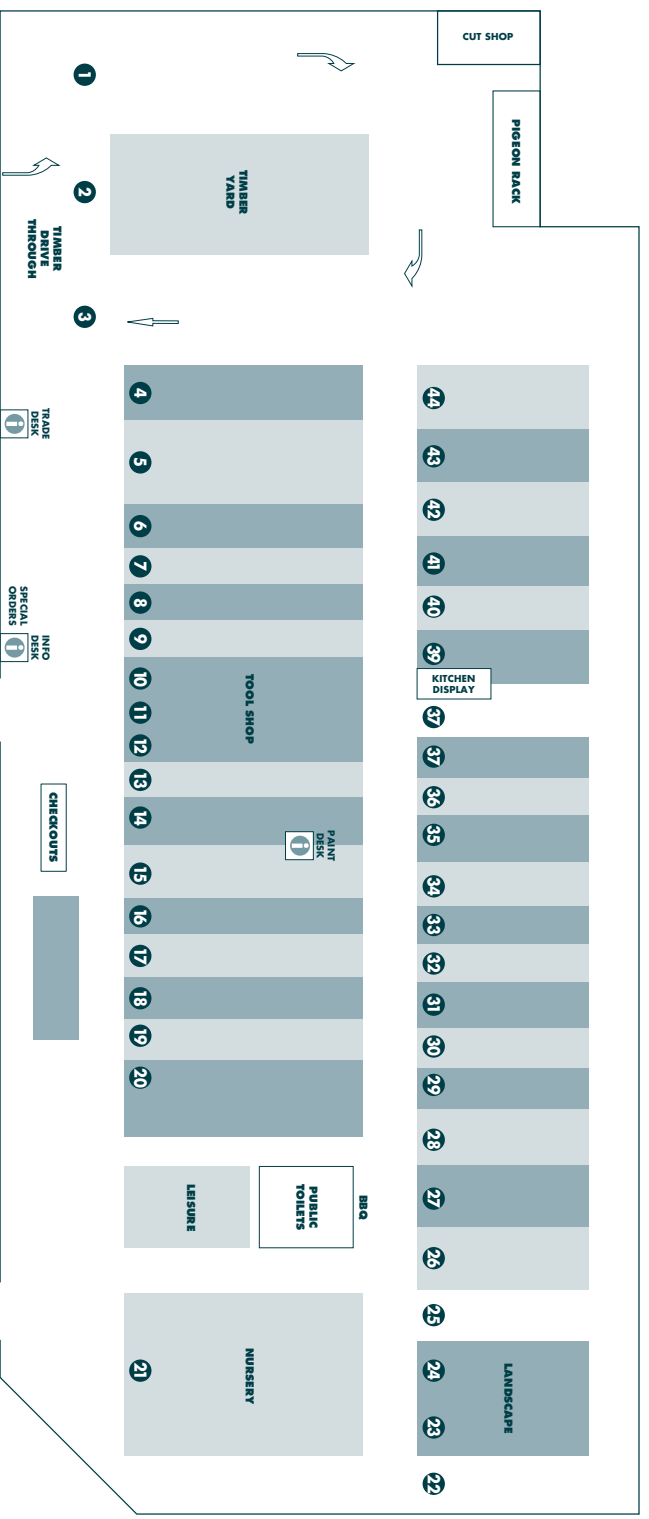

# STORE MAP

**DALBY**  
**PH. 07 4596 9200**  
**[bunnings.com.au/dalby](http://bunnings.com.au/dalby)**

**BUNNINGS**

**DALBY**

PRODUCT	AISE	PRODUCT	AISE	PRODUCT	AISE	PRODUCT	AISE
<b>A</b>		<b>A</b>		<b>A</b>		<b>A</b>	
Adhesives	13	Drainage	End of 41	Laundry Cabinets & Tubs	40	Saws	10
Air Conditioners	End of 33	Drill Bits	12	Lawn Mowers & Accessories	17	Scales	37
Air Tools	11	Drop sheets	14	Lawn Seed	19	Screws	7
Alum. Furniture	20	<b>E</b>		Lawn Starters	19	Sealers	13+37
Antennas	33	Electrical Accessories	33	Letterboxes	29	Secateurs	18
Arches	27	Electrical Timer	33	Levels	11	Security Alarms	7
Artificial Turf	End of 31	Exhaust Fans	Back wall aisle 32	Lighting Garden/Solar	32	Seedlings	Outdoor Nursery
Aviaries	26	Extension Leads	33	Lighting Interior	32	Seeds	19
<b>B</b>		<b>F</b>		Lighting Sensor	32	Shade Cloth	31
Bamboo Screens	27	Fasteners	6+7	Line Trimmers	17	Shade Sails	31
Bamboo Stakes	Back wall aisle 25	Fencing	42	Locks – Door & Window	9	Sheds & Accessories	26
Bath Tubs	39	Fertilisers	19	Loppers	18	Shelving	35
Bathroom Accessories	40	Fillers	13	Lubricants	10	Shelving Brackets	34
Bathroom Basins	39	Fire Safety	7	<b>M</b>		Shovels, Spades, Forks	18
Bathroom Heaters	33	Flashing	4	Manure	23	Shower bases	39
Bathroom Vanities	40	Floor Rugs & underlay	37	Masking Tape	14	Shower Curtains	End of 38
Batteries	Front wall/Service desk	Flooring Adhesives	37	Mirrors	40	Shower Heads	39
BBQs	20	Flyscreen & Accessories	9	Mops	36	Shower Screens	39
BBQs & Accessories	20	Furniture Cover	28	Mulch	24	Silicone	13
Bins – Indoor	35	Furniture Polish	36	Mulchers	17	Sink Plugs	41
Bins – Outdoor	36	Furniture protectors	8	<b>N</b>		Skylights	43
Bird Netting	31	<b>G</b>		Neil Guns	Trade Desk	Sleepers	1
Bistro Blinds	37	Garage door openers	7	Nails	7	Smoke Alarms	7
Blinds and Accessories	37	Garage Storage	35	Numerals	29	Socket Sets/Spanners/ Screwdrivers/Pliers	10
Blower Vacs	17	Garden Edging – Plastic	27	Nuts & Bolts	6	Spirits/Turps	14
Boots	17	Garden Edging – Timber etc.	1	<b>O</b>		Spray Points	13
Brooms & buckets	36	Garden Fencing and Screens	27	Outdoor Furniture	20+28	Sprinklers	18
Bubble wrap	End of 34	Garden Gloves	17	<b>P</b>		Steel	42
Bug Zappers	20	Garden Hose & Accessories	18	Packaging Materials	End of 34	Storage Boxes	34
Builders Plastic	4	Garden Sheds/Access	26	Pad bolts	8	Switches & Sockets	33
<b>C</b>		Garden Sprayers	19	Padlocks	8	<b>T</b>	
Cabinet Hardware	9	Garden Stakes	End of 25	Paint – Effect Point	15	Table: Folding	28
Castors	7	Garden Timers	18	Paint – Exterior	16	Top Fittings	41
Cavity Units	44	Garden Tools	18	Paint – Interior	16	Top Measures	11
Ceiling Fans	End of 33	Gas Cylinders/Access	20	Paint – Interior woodcare	16	Tapware	14
Cement	1	Gates	42	Paint – Interior woodcare	15	Tapware	39
Chain/Rope	8	Garzabos	28	Paint Brushes & rollers	14	Telephone Accessories	33
Chainaws	17	Globes	32	Paint Tools	14	Tie Downs	8
Chainaws	17	Grab Rails	40	Pavers	22	Tiles Adhesives	37
Chair Tips	8	Greenhouses	27	Pebbles	22	Timber Mouldings	5
Chairs	20	Grout	37	Pesticide	19	Timber Oils	16
Child Safety	7	Gutter guard	27	Per Doors	9	Toilet Brushes	36
Chisels/Files	10	Guttering/Downpipes	End of 40	Pickets	27	Toilet Seats	40
Chlorine	29	<b>H</b>		Plaster Acc/Trims	4	Toilet Suites	40
Circular Saw Blades	10	Hammers	10	Plasterboard	3	Torches	32
Cirronella Lights & Oils	20	Hammocks	28	Plastic Mesh	Outdoor Nursery	Towel Rolls	40
Clamps	11	Hand Trolleys	31	Plumbing Fittings	41	Trellis – Expanding	End of 24
Cleaning Solutions	36	Hanging Baskets & Hooks	30	Plumbing Supplies & Tools	41	Trellis – Plastic	End of 24
Clothes Ailers	35	Herbicides	19	Poly Carbonate Sheeting	43	TV Brackets	33
Clothes Lines	Back wall aisle 37	Hinges	9	Poly Tubing	18	<b>U</b>	
Compost Bins	17	Hose Fittings	8	Ponds & Pond Pumps	Indoor Nursery	Umbrellas/Bases	28
Compound Saws	11	Hose Reels	18	Pool Chemicals	29	<b>V</b>	
Concrete & Mortar	1	Hot Water Units	End of 43	Pool Fencing	42	Vacuum	36
Conduit	33	<b>I</b>		Post Supports	4	Velcro	8
Coolers/Fesky	29	Insecticides & Insect control	19	Pots – Glazed	22	Vents (wall/ceiling/roof)	43
Copper Tubing	41	Insulation Batts	End of 3	Pots – Plastic	30	Vices	11
Craft Paint & Products	13	Ironing Boards	35	Pots – Terracotta	22	<b>W</b>	
Crow Bars	10	Irrigation	18	Power Boards	33	Wardrobe Organisers	34
Cubby Houses	25	<b>J</b>		Power Tools & Accessories	11+12	Wardrobe Systems	34
Curtain Fittings	37	Jerry Cans	17	Pressure Pipe	41	Washers – Nuts & Bolts	6
Curtains	37	<b>K</b>		Pressure Washers	11	Washers – Plumbing	41
<b>D</b>		Kids Play Equipment	25	PVC Fittings	41	Water Filtration	38
Decking	2	Kitchen Appliances	38	<b>R</b>		Watering Cans	18
Decking Stains	16	Kitchen Cabinets	End of 38	Rakets	18	Waterproofing Accessories	4
Dog Kennels	26	Kitchen Display	38	Rangehoods	38	Weather Seal	9
Door Chimes	7	Kitchen Sinks	38	Rivets	7	Weed Killers	19
Door Frames/Jambs	44	Kitchen Sinks	38	Roofing	43	Weed Mat	End of 30
Door Handles/Knobs	9	Kitchen Tidies	36	Rope	8	Welders	12
Door Mats	37	Knives	10	Routers & Router Accessories	12	Wheelbarrows	31
Door Stops	9	<b>L</b>		<b>S</b>		Wheels	7
Door Tracks	9	Ladders	6	Safes	7	Wire	27
Doors: Security	End of 44	Lamps	32	Playinground sand	25	Wire Brushes	12
Doors: External	44	Lattice – Timber	End of 23	Sanding Sheets	12	Wire Mesh	27
Doors: Internal	44	Laundry Baskets/Hampers	35	Sandpaper	13	Work Benches	End of 13
Doors: Screen Doors	End of 44					Worm Farms	17