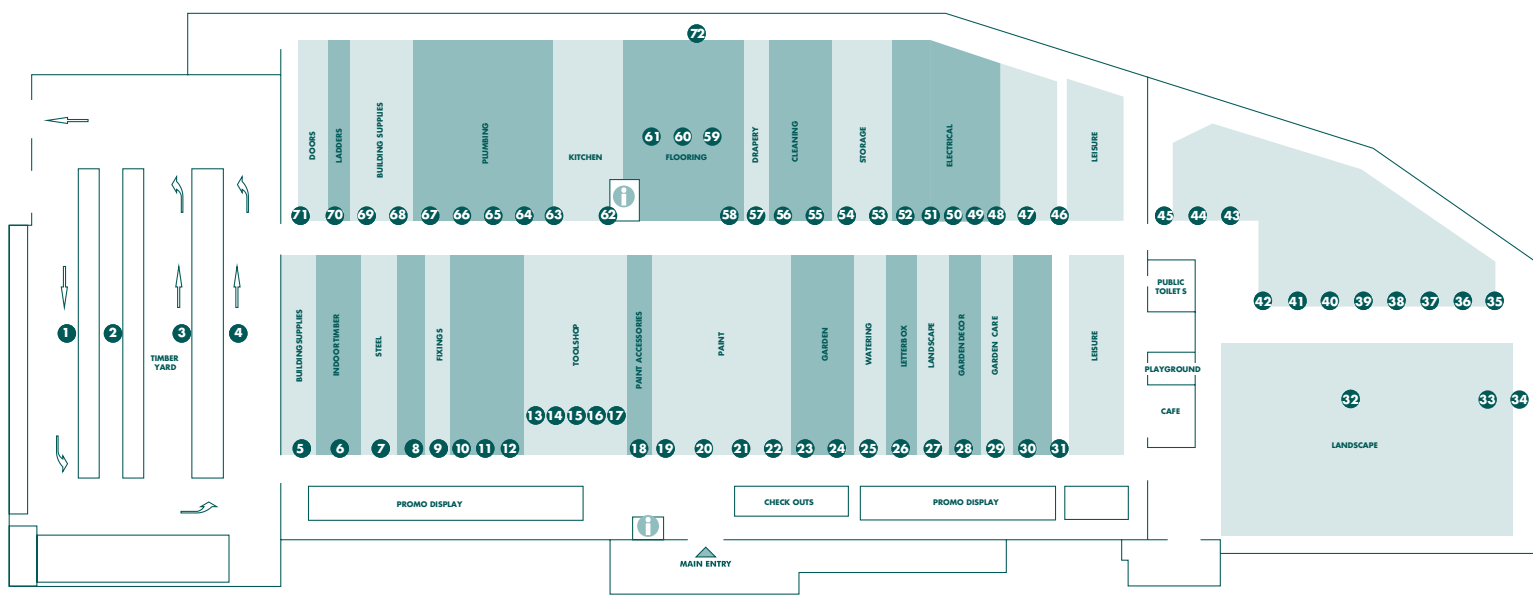

**WE WILL
DELIVER**

**HIRE
SHOP**

**EXPERT
ADVICE**

STORE MAP

**BUNNINGS
warehouse**

MAROOCHYDORE

PRODUCT	AISLE	PRODUCT	AISLE	PRODUCT	AISLE	PRODUCT	AISLE
A		E		Lawn Seed	29	Security Alarms	10
Adhesives	18	Electrical Accessories	50	Lawn Starters	29	Seedlings	32
Air Conditioners	Electrical	Electrical Timer	50	Letterboxes	27	Seeds	29
Air Tools	16	Exhaust Fans	Electrical	Levels	14	Shade Cloth	25
Alum. Furniture	30	Extension Leads	50	Lighting Garden / Solar	46	Shade Sails	25
Antennas	52			Lighting Interior	47	Sheds & Accessories	41
Arches	39	F		Lighting Sensor	48	Shelving	51
Artificial Turf	25	Fasteners	9	Line Trimmers	23	Shelving Brackets	51
Aviaries	53	Fence Extensions	Landscape	Locks - Door & Window	11	Shoe Racks	52
		Fencing	1	Loppers	34	Shovels, Spades, Forks	24
B		Fertilisers	29	Lubricants	13	Shower Bases	64
Bamboo Screens	43	Fillers	18			Shower Curtains	62
Bamboo Stakes	43	Fire Safety	10	M		Shower Heads	62
Bath Mats	64	Flashing	5	Manure	36	Shower Screens	62
Bath Tubs	64	Floor Rugs & Underlay	58	Masking Tape	18	Silicone	18
Bathroom Accessories	64	Flooring	58	Mirrors	63	Sink Plugs	64
Bathroom Basins & Cabinets	63	Flooring Adhesives	59	Mops	54	Skylights	67
Bathroom Fan / Heaters	Electrical	Flyscreen & Accessories	12	Mulch	37	Sleepers	1
Bathroom Vanities	63	Furniture Cover	22	Mulchers	23	Smoke Alarms	10
Batteries	Tool Shop	Furniture Polish	22			Socket Sets / Spanners / Screwdrivers / Pliers	13
Bbqs	Leisure Base	Furniture Protectors	10	N		Spirits / Turps	20
Bbqs & Accessories	Leisure Base			Nail Guns	16	Spray Paints	21
Bins - Indoor	53	G		Nails	9	Sprinklers	26
Bins - Outdoor	53	Garage Door Openers	10	Numerals	27	Steel	5
Bird Netting	25	Garage Doors	Promo	Nuts & Bolts	8	Storage Boxes	54
Bistro Blinds	55	Garage Storage	52			Switches & Sockets	52
Blinds And Accessories	55	Garden Edging - Plastic	42	O			
Blower Vacs	23	Garden Edging - Timber Etc.	42	Outdoor Furniture	30		
Boots	24	Garden Fencing And Screens	43			T	
Brooms & Buckets	54	Garden Gloves	24	Packaging Materials	51	Table : Folding	31
Bubble Wrap	51	Garden Hose & Accessories	26	Pad Bolts	10	Tap Fittings	62
Bug Zappers	Leisure Base	Garden Sheds / Access	42	Padlocks	10	Tape Measures	14
Builders Plastic	5	Garden Sprayers	26	Paint - Effect Paint	20	Tapes	18
		Garden Stakes	Landscape	Paint - Exterior	21	Tapware	62
C		Garden Timers	26	Paint - Exterior Woodcare	20	Tarps	25
Cabinet Hardware	11	Garden Tools	24	Paint - Interior	20	Telephone Accessories	50
Canopies	67	Gas Cylinders / Access	46	Paint - Interior Woodcare	20	Tie Downs	12
Carpet : Rugs & Mats	50-67 & 60	Gates	7	Paint Brushes & Rollers	19	Tiles & Accessories	57
Castors	10	Gazebos	47	Paint Tools	19	Tiles Adhesives	56
Cavity Units	69	Globes	49	Pavers	Landscape	Timber Flooring	59
Ceiling Fans	Electrical	Grab Rails	64	Pebbles	33	Timber Joiners	8
Cement	1	Greenhouses	39	Pesticide	30	Timber Mouldings	6
Chain / Rope	12	Grout	58	Pet Doors	12	Timber Oils	22
Chainsaws	23	Gutter Guard	39	Pickets	1	Toilet Brushes	54
Chair Tips	10	Guttering / Downpipes	65	Plaster Acc / Trims	5	Toilet Seats	63
Chairs	31			Plasterboard	4	Toilet Suites	63
Child Safety	10	H		Plastic Mesh	39	Torches	50
Chisels / Files	13	Hammers	13	Plumbing Fittings	63	Towel Rails	64
Chlorine	44	Hammocks	45	Plumbing Supplies & Tools	63	Trellis - Expanding	43
Circular Saw Blades	17	Hand Trolleys	25	Poly Carbonate Sheeting	67	Trellis - Plastic	39
Citronella Lights & Oils	44	Hanging Baskets & Hooks	28	Poly Tubing	26	TV Brackets	50
Clamps	14	Heaters	Electrical	Ponds & Pond Pumps	31		
Cleaning Solutions	54	Herbicides	29	Pool Chemicals	44	U	
Clothes Airers	63	Hinges	11	Pool Fencing	7	Umbrellas / Bases	45
Clothes Lines	53	Home Automation	50	Post Supports	8		
Compost Bins	24	Hooks	9	Pots - Glazed	32	V	
Compound Saws	Tool Shop	Hose Fittings	26	Pots - Plastic	28	Vacuums	15
Concrete & Mortar	Timber Yard	Hose Reels	26	Pots - Terracotta	Landscape	Velcro	10
Conduit	50	Hot Water Units	66	Potting Mix	37	Vents (Wall, Ceiling, Roof)	67
Coolers / Esky	47			Power Boards	50	Vices	14
Copper Tubing	65	I		Power Tools & Accessories	17	Vinyl Tiles	58
Craft Paint & Products	18	Insecticides & Insect Control	30	Pressure Pipe	65		
Crow Bars	24	Insulation Batts	4	Pressure Washers	15	W	
Cubby Houses	40	Ironing Boards	53	PVC Fittings	66	Wallpaper & Borders	18
Curtain Fittings	57	Irrigation	26			Wardrobe Organisers	51
Curtains	57			R		Wardrobe Systems	51
		J		Rakes	24	Washers - Nuts & Bolts	8
D		Jerry Cans	23	Rangehoods	63	Washers - Plumbing	65
Decking	2			Rivets	9	Water Drums	27
Decking Stains	22	K		Roofing	67	Water Filtration	60
Dog Kennels	40	Kids Play Equipments	40	Rope	12	Watering Cans	27
Door Chimes	10	Kitchens	60	Routers & Router Accessories	17	Waterproofing Accessories	5
Door Frames / Jambs	69	Kitchen Appliances	61	Rugs	58	Weather Seal	11
Door Handles / Knobs	11	Kitchen Cabinets	Back Wall			Weed Killers	30
Door Mats	56	Kitchen Displays	60	S		Weed Mat	25
Door Stops	11	Kitchen Sinks	60	Safes	10	Welders	17
Door Tracks	10	Kitchen Tidies	53	Sand	1	Wheelbarrows	25
Doors	69	Knives	13	Sanding Sheets	17	Wheels	10
Doors : Security Doors	11, 71			Sandpaper	17	Windows	67
Doors External	69	L		Saws	13	Wire	39
Doors Internal	69	Ladders	68	Scales	64	Wire Brushes	17
Doors : Screen Doors	69	Lamps	49	Screws	8	Wire Mesh	39
Down Pipe	65	Lattice - Timber	41	Sealers	18	Work Benches	Tool Shop
Drainage	66	Laundry Baskets / Hampers	53	Secateurs	24	Worm Farms	24
Drills & Drill Bits	17	Laundry Cabinets & Tubs	63				
Drop Sheets	19	Lawn Mowers & Accessories	23				