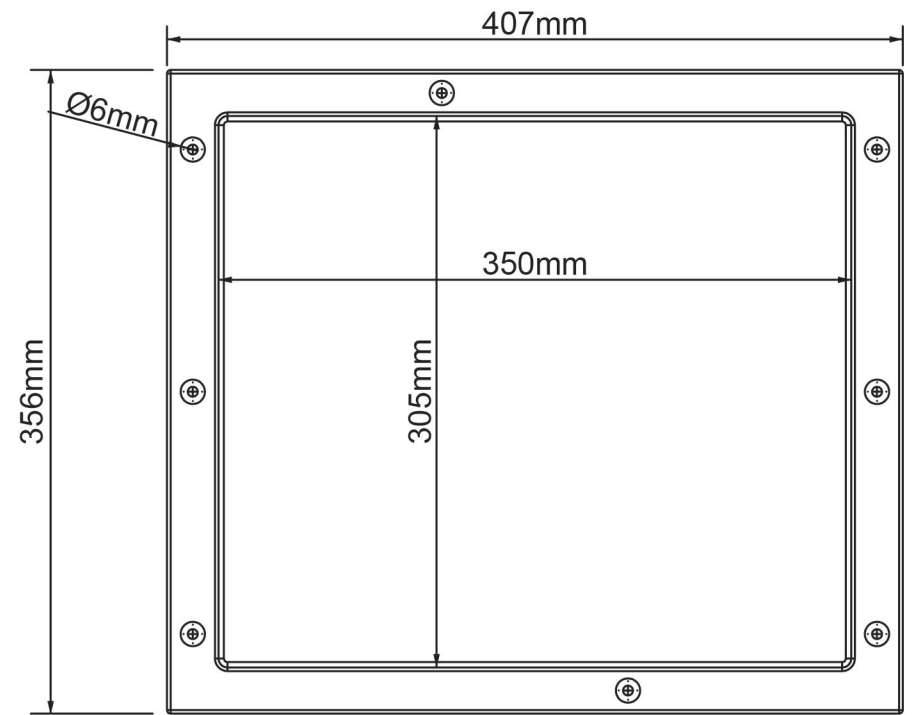

Mondella

RUMBA
MODERN MINIMALIST

Rumba SHOWER NICHE RECTANGULAR

- 356mm H x 407mm W x 98mm D.
- Ready To Tile Over.
- Light Weight.
- Durable SMC (Sheet Material Compound) Construction.

Item Number
4890720

10
YEAR
WARRANTY*