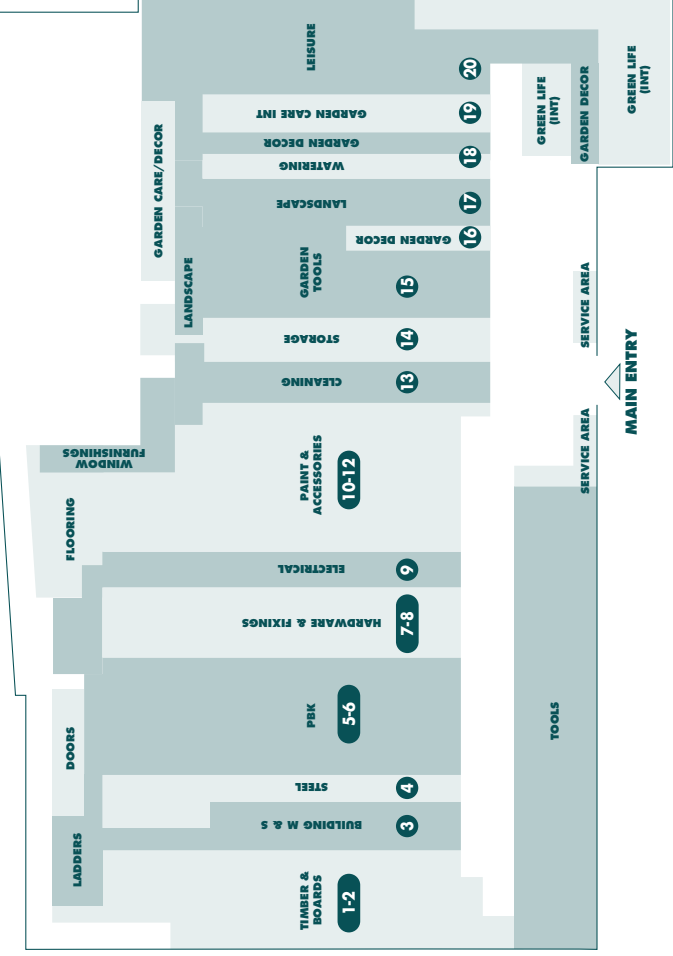

PRODUCT	aisle	PRODUCT	aisle	PRODUCT	aisle
A Adhesives	12	Drainage	5	Lawn Starters	19
Air Conditioners	9	Drills & Drill Bits	tool shop	Letterboxes	16
Air Tools	tool shop	Drop sheets	11	Levels	tool shop
Alum. Furniture	20	E Electrical Accessories	9	Lighting Garden/Solar	9
Antennas	9	Electrical Timer	9	Lighting Interior	9
Arches	17	Exhaust Fans	back wall aisle 7	Line Trimmers	15
Artificial Turf	17	Extension Leads	9	Locks – Door & Window	8
B Bamboo Screens	17	F Fasteners	7	Loppers	16
Bamboo Stakes	17	Fencing	4	Lubricants	tool shop
Bath Mats	6	Fertilisers	19	M Masking Tape	11
Bath Tubs	6	Fillers	12	Mirrors	6
Bathroom Accessories	6	Fire Safety	8	Mops	13
Bathroom Basins & Cabinets	6	Flashing	3+5	Mulch	back wall aisle 17-19
Bathroom Fan/Heaters	backwall aisle 7	Flooring Adhesives	back wall aisle 9	Mulchers	15
Bathroom Vanities	6	Floor Protection	8	N Nail Guns	tool shop
Batteries	next to registers	Flyscreen & Accessories	8	Nails	7
BBQs	20	Furniture Polish	13	Numerals	16
BBQs & Accessories	20	Furniture protectors	8	Nuts & Bolts	7
Bins – Indoor	13	G Garage door openers	8	O Outdoor Furniture	20
Bins – Outdoor	near end aisle 12+13	Garage Storage	14	P Packaging Materials	back wall aisle 14
Bird Nesting	17	Garden Beds – Raised	17	Pad bolts	7
Bistro Blinds	back wall aisle 12	Garden Edging – Plastic	17	Padlocks	7
Blinds and Accessories	11	Garden Edging – Timber etc.	17	Paint – Effect Paint	11
Blower Vacs	15	Garden Fencing & Screens	17	Paint – Exterior	10
Boots	16	Garden Gloves	16	Paint – Exterior woodcare	10
Brackets	7	Garden Hose & Accessories	18	Paint – Interior	11
Brooms & buckets	13	Garden Sheds/Access	end of aisle 15	Paint – Interior woodcare	10
Bubble wrap	back wall aisle 14	Garden Sprayers	19	Paint Brushes & rollers	12
Bug Zappers	20	Garden Stakes	17	Paint Tools	12
Builders Plastic	3	Garden trimers	18	Pebbles	17
C Cabinet Hardware	8	Garden Hand Tools	16	Pesticide	19
Castors	8	Gas Cylinders/Access	20	Pet Doors	8
Cavity Units	rear wall aisle 5	Gates	4	Pickets	17
Ceiling Fans	9	Gate Hardware	7	Plaster Compounds, Accessories & Trims	3
Cement	3	Gazebos	back wall aisle 20	Plasterboard	2
Chain/Rope	7	Globes	9	Plastic Mesh	17
Chainsaws	15	Grab Rails	6	Plumbing Fittings	4
Chair Tips	8	Greenhouses	17	Plumbing Tools	tool shop
Chairs	20	GROUT	back aisle 9+10	Poly Carbonate Sheeting	3
Child Safety	8	Gutter guard	17	Poly Tubing	4
Chisels/Files	tool shop	Guttering	5	Ponds & Pond Pumps	front wall aisle 18
Chlorine	20	H Hammers	tool shop	Pool Chemicals	18
Chrome Rod	6	Hammer	tool shop	Pool Fencing	20
Circular Saw Blades	tool shop	Hammocks	back wall aisle 20	Post Supports	7
Citronella Lights & Oils	20	Hand Trolleys	16	Pots – Glazed	18
Clamps	tool shop	Hanging Baskets & Hooks	18	Pots – Plastic	18
Cleaning Solutions	13	Herbicides	19	Pots – Terracotta	18
Clothes Airers	13	Hinges	8	Power boards	back wall aisle 18
Clothes Lines	13	Hooks	8	Power Tools	9
Compound Bins	rear end of aisle 18	Hose Fittings	18	Pressure Washers	tool shop
Compound Saws	tool shop	Hose Reels	18	Pressure Pipe	4
Concrete & Mortar	1+2	Hot Water Units	rear end aisle 5	Pressure Washers	tool shop
Conduit	back end aisle 9	I Insecticides & Insect control	19	PVC Fittings	4
Coolers	20	Insulation Batts	3	R Rakes	16
Copper Tubing	4	Ironing Boards	13	Rangehoods	5
Craft Paint & Products	11	Irrigation	18	Reinforcing & Accessories	4
Crow Bars	tool shop	J Jerry Cans	15	Rivets	7
Curtain Fittings	back wall aisle 11	Kids Play Equipment	17	Rope	7
Curtains	back wall aisle 11	Kitchen Appliances	5	Routers & Router Accessories	tool shop
D Decking Stains	10	Kitchen Cabinets	5	S Safes	8
Dog Kennels	17	Kitchen Display	5	Sanding Sheets	12
Door Chimes	8	Kitchen Sinks	5	Sandpaper	12
Door Frames/Jamb	back wall aisle 5	Kitchen Tidies	13	Saws	tool shop
Door Handles/Knobs	8	Knives	tool shop	Scales	6
Door Mats	back wall aisle 11	L Ladders	back wall aisle 2	Screws	7
Door Stops	8	Lamps	9	Sealers	aisle 3 & back wall aisle 10
Door Tracks	8	Laundry Baskets/Hampers	13	Secateurs	16
Doors	back wall aisle 4	Laundry Cabinets & Tubs	5	Security Alarms	19
Doors: Security	back wall aisle 4	Lawn Mowers & Accessories	15	Seeds	19
Doors: External	back wall aisle 4	Lawn Seed	19	Seeds	nursery
Doors: Internal	back wall aisle 4	D Decking Stains	10	Shade Cloth	17
Doors: Screen Doors	back wall aisle 4	Dog Kennels	17	Shade Sails	17
Down Pipe	5	Door Chimes	8	Sheds & Accessories	end of aisle 15
		Door Frames/Jamb	back wall aisle 5	Shelving	14
		Door Handles/Knobs	8	Shelving Brackets	14
		Door Mats	back wall aisle 11	Shovels, Spades, Forks	16
		Door Stops	8	Shower bases	6
		Door Tracks	8	Shower Curtains	6
		Doors	back wall aisle 4	Shower Heads	6