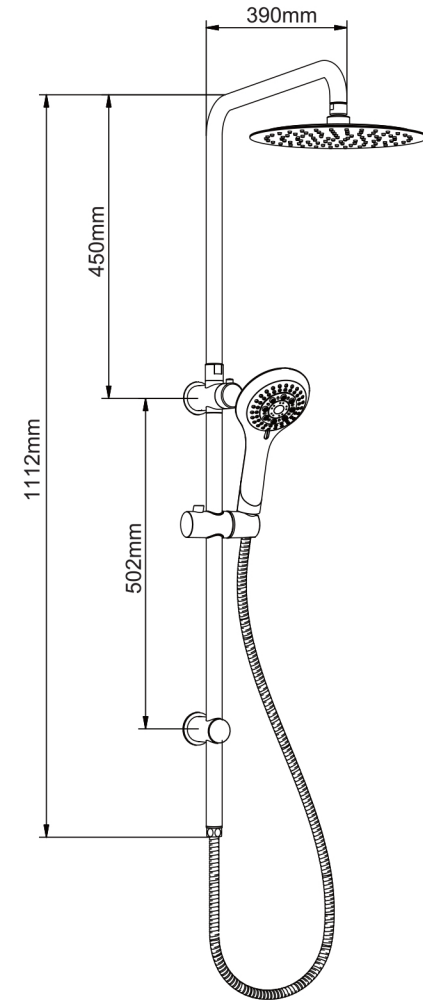

Mondella

RESONANCE
TIMELESS ALLURE

RESONANCE

MATTE BLACK
EXPOSED SHOWER
ON RAIL WITH HAND SET

Hidden water entry port through top wall fixing

Diverter switch for over head or hand piece showers

Retro fits into existing shower set up

304 grade stainless steel shower head with brass rail

Easy to assemble and install

Item Number: 5004266
MON0146

AS/NZS 3662 WM21832
ApprovalMark

9 litres per minute

In accordance with AS/NZS 4400

Licence No. 1101
Kinetic Sourcing Group Ltd

10 YEAR WARRANTY*

* refer to www.mondella.com.au for full warranty details

5004266-FLV1
28/06/19

All dimensions in millimetres (mm) and subject to manufacturing tolerances.