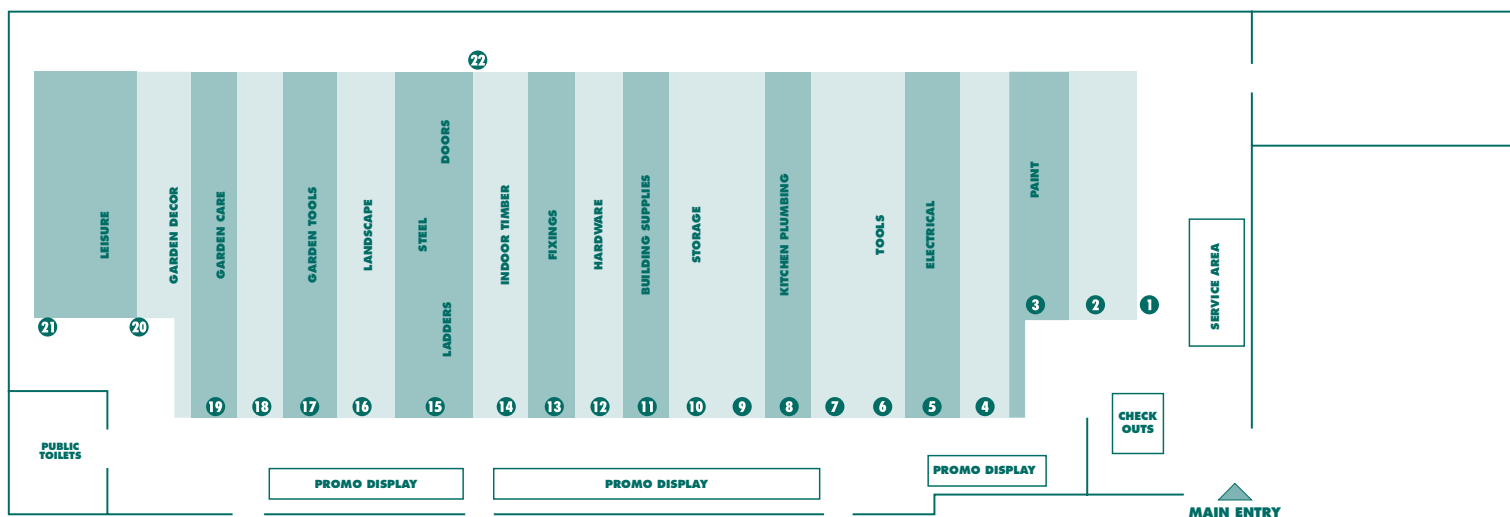

*Excludes liquidations and trade quotations.

BUNNINGS

**LOWEST PRICES
EVERYDAY...**

INNISFAIL

PRODUCT	AISLE	PRODUCT	AISLE	PRODUCT	AISLE	PRODUCT	AISLE
A		F		N		T	
Adhesives	4	Fasteners	14	Nail Guns	6	Table : Folding	21
Air Conditioners	22	Fertilisers	19	Nails	13	Tape Measures	7
Air Tools	6	Fillers	4	Numerals	20	Tapware	8
Alum. Furniture	21	Fire Safety	12	Nuts & Bolts	14	Tarps	16
Antennas	5	Flashing	11	O		Telephone Accessories	5
B		Flooring Adhesives	22	Outdoor Furniture	21	Tie Downs	13
Bathroom Accessories	8	Flyscreen & Accessories	13	P		Tiles Adhesives	22
Bathroom Basins & Cabinets	8	Furniture Cover	21	Padlocks	13	Timber Mouldings	14
Bathroom Fan / Heaters	22	Furniture Polish	9	Paint - Effect Paint	22	Timber Oils	3
Bathroom Vanities	8	Furniture protectors	12	Paint - Exterior	3	Toilet Brushes	8
Batteries	5	G		Paint - Exterior woodcare	3	Toilet Seats	8
BBQs	22	Garage Storage	10	Paint - Interior	3	Toilet Suites	8
BBQs & Accessories	20	Garden Edging - Plastic	16	Paint - Interior woodcare	3	Torches	5
Bins - Indoor	22	Garden Edging - Timber etc.	16	Paint Brushes & rollers	4	Towel Rails	8
Bins- Outdoor	22	Garden Fencing and Screens	16	Paint Tools	4	Trellis - Expanding	16
Bird Netting	16	Garden Gloves	17	Pebbles	16	Trellis - Plastic	16
Bistro Blinds	22	Garden Hose & Accessories	18	Pesticide	19	TV Brackets	5
Blinds and Accessories	22	Garden Sheds/Access	16	Pet Doors	13	U	
Blower Vacs	17	Garden Sprayers	19	Pickets	16	Umbrellas/Bases	21
Boots	17	Garden Stakes	16	Plaster Acc/ Trims	22	V	
Brooms & buckets	9	Garden timers	18	Plumbing Fittings	9	Vacuums	6
Builders Plastic	11	Garden Tools	18	Plumbing Supplies & Tools	9	Velcro	12
C		Gas Cylinders/Access	20	Poly Carbonate Sheeting	14	Vices	7
Cabinet Hardware	12	Gazebos	21	Poly Tubing	9	W	
Ceiling Fans	22	Globes	5	Pool Chemicals	22	Wardrobe Organisers	10
Cement	11	Grab Rails	8	Pool Fencing	15	Wardrobe Systems	10
Chain/Rope	13	Greenhouses	16	Pots - Plastic	20	Washers- Nuts & Bolts	14
Chainsaws	17	Grout	22	Potting Mix	19	Washers- Plumbing	8
Chair Tips	12	Gutter guard	16	Power boards	5	Water Drums	21
Chairs	21	H		Power Tools & Accessories	6	Water Filtration	8
Child Safety	12	Hammers	7	Pressure Pipe	9	Weather Seal	13
Chisels / Files	7	Hammocks	21	Pressure Washers	6	Weed Killers	19
Chlorine	22	Hand Trolleys	22	PVC Fittings	9	Weed Mat	16
Clamps	7	Hanging Baskets & Hooks	20	R		Welders	6
Cleaning Solutions	9	Herbicides	19	Rakes	18	Wheelbarrows	22
Clothes Airers	9	Hinges	12	Rivets	14	Wire	16
Clothes Lines	9	Hooks	13	Roofing	14	Wire Brushes	6
Compost Bins	17	Hose Fittings	18	Rope	13	Wire Mesh	16
Compound Saws	6	Hose Reels	18	S		Worm Farms	17
Concrete & Mortar	11	I		Safes	12		
Coolers/Eskey	21	Ironing Boards	9	Sanding Sheets	6		
Craft Paint & Products	4	Irrigation	18	Sandpaper	4		
Crow Bars	18	J		Saws	6		
Curtain Fittings	22	Jerry Cans	17	Screws	13		
Curtains	22	K		Secateurs	18		
D		Kids Play Equipments	16	Security Alarms	12		
Decking Stains	3	Kitchen Sinks	8	Seeds	19		
Dog Kennels	16	Kitchen Tidies	15	Shade Cloth	16		
Door Chimes	12	Knives	5	Shade Sails	16		
Door Frames/Jambes	15	L		Sheds & Accessories	16		
Door Handles/Knobs	12	Ladders	16	Shelving	10		
Door Stops	12	Lamps	9	Shelving Brackets	10		
Door Tracks	12	Laundry Baskets/Hampers	17	Shoe Racks	10		
Doors	15	Lawn Mowers & Accessories	17	Shovels, Spades, Forks	18		
Doors Internal	15	Lawn Seed	19	Shower Heads	8		
Doors: Screen Doors	15	Lawn Starters	19	Shower Screens	22		
Down Pipe	9	Levels	7	Silicone	4		
Drainage	9	Lighting Garden / Solar	5	Sink Plugs	8		
Drills & Drill Bits	6	Lighting Interior	5	Smoke Alarms	12		
Drop sheets	4	Lighting Sensor	5	Socket Sets/ Spanners / Screwdrivers / Pliers	7		
E		Line Trimmers	17	Spray Paints	2		
Electrical Accessories	5	Locks- Door & Window	12	Sprinklers	18		
Electrical Timer	5	Loppers	18	Steel	15		
Extension Leads	5	Lubricants	7	Storage Boxes	10		
M		M		Switches & Sockets	5		
		Mirrors	8				
		Mops	9				