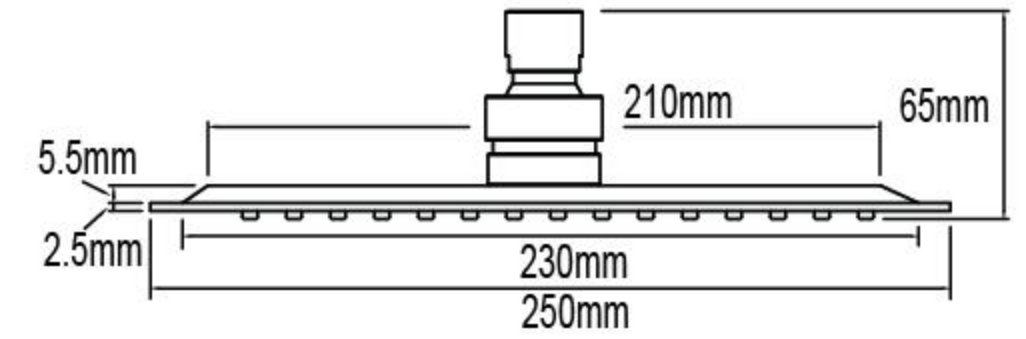

## Resonance 250MM RAIN SHOWER HEAD

- Slim Design Shower Head.
- Highly Polished 304 Grade Stainless Steel.
- Suits all Standard Shower Arms.
- 250mm Diameter.

Item Number  
05002872

**10**  
YEAR  
WARRANTY