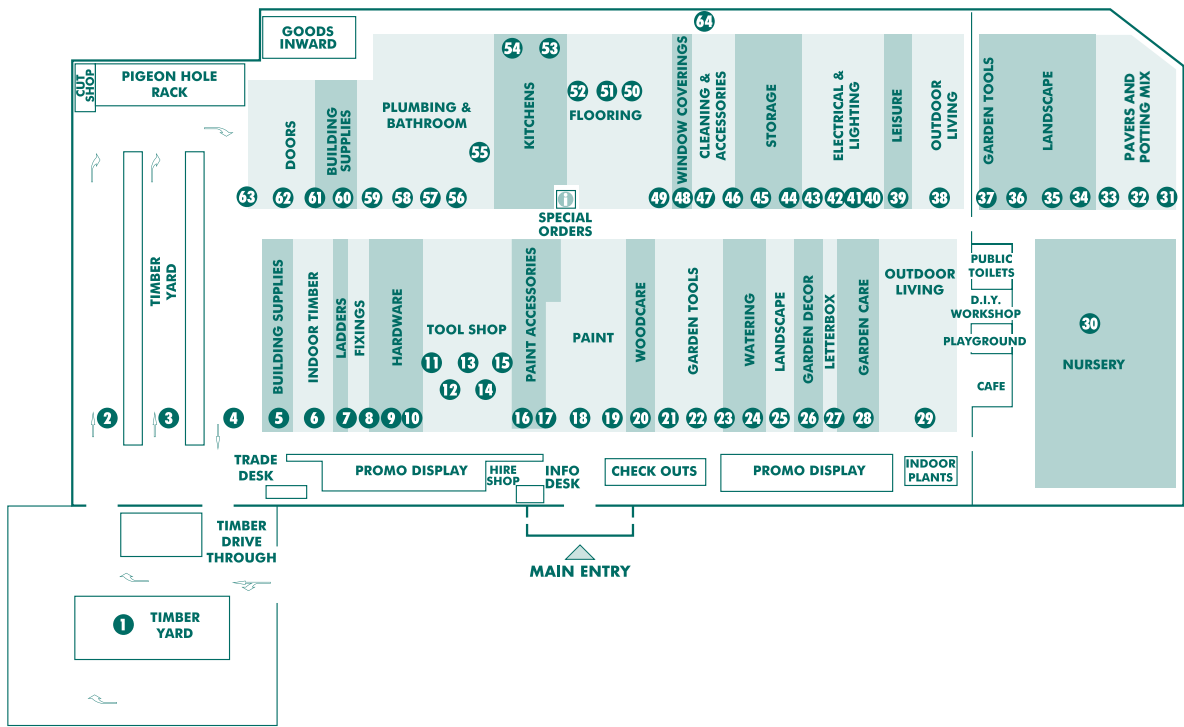

PRODUCT	AISLE	PRODUCT	AISLE	PRODUCT	AISLE	PRODUCT	AISLE
A		E		Lawn Starters	28	Seeds	28
Adhesives	16	Electrical Accessories	43	Letterboxes	27	Shade Cloth	25
Air Conditioners	64	Electrical Timer	43	Levels	12	Shade Sails	25
Air Tools	14	Exhaust Fans	43	Lighting Garden / Solar	40	Sheds & Accessories	36
Alum. Furniture	39	Extension Leads	43	Lighting Interior	42	Shelving	45
Antennas	43	F		Lighting Sensor	40	Shelving Brackets	44
Arches	37	Fasteners	8	Line Trimmers	21	Shoe Racks	44
Artificial Turf	25	Fence Extensions	36	Locks- Door & Window	10	Shovels, Spades, Forks	22
Aviaries	36	Fencing	2	Loppers	22	Shower bases	56
B		Fertilisers	28	Lubricants	11	Shower Curtains	58
Bamboo Screens	25	Fillers	16	M		Shower Heads	56
Bamboo Stakes	37	Fire Safety	9	Manure	33	Shower Screens	56
Bath Mats	58	Flashing	5	Masking Tape	16	Silicone	16
Bath Tubs	57	Floor Rugs & underlay	51	Mirrors	57	Sink Plugs	58
Bathroom Accessories	58	Flooring	51	Mops	47	Skylights	61
Bathroom Basins & Cabinets	57	Flooring Adhesives	49	Mulch	33	Sleepers	2
Bathroom Fan / Heaters	43	Flyscreen & Accessories	9	Mulchers	21	Smoke Alarms	9
Bathroom Vanities	57	Furniture Cover	38	N		Socket Sets/Spanners/Screwdrivers/Pliers	11
Batteries	15	Furniture Polish	20	Nail Guns	14	Spirits/Turps	17
BBQs	38	Furniture protectors	9	Nails	7	Spray Paints	17
BBQs & Accessories	38	G		Numerals	27	Sprinklers	24
Bins - Indoor	47	Garage door openers	10	Nuts & Bolts	8	Steel	60
Bins- Outdoor	47	Garage Doors	4	O		Storage Boxes	46
Bird Netting	25	Garage Storage	45	Outdoor Furniture	38	Switches & Sockets	43
Bistro Blinds	48	Garden Edging - Plastic	25	P		T	
Blinds and Accessories	48	Garden Edging - Timber etc.	25	Packaging Materials	64	Table : Folding	39
Blower Vacs	21	Garden Fencing and Screens	25	Pad bolts	9	Tap Fittings	58
Boots	22	Garden Gloves	22	Padlocks	8	Tape Measures	12
Brooms & buckets	47	Garden Hose & Accessories	24	Paint - Effect Paint	19	Tapes	16
Bubble wrap	64	Garden Sheds/Access	36	Paint - Exterior	19	Tapware	56
Bug Zappers	38	Garden Sprayers	27	Paint - Exterior woodcare	20	Tarps	25
Builders Plastic	5	Garden Stakes	37	Paint - Interior	18	Telephone Accessories	43
C		Garden timers	24	Paint - Interior woodcare	20	Tie Downs	8
Cabinet Hardware	10	Garden Tools	22	Paint Brushes & rollers	17	Tiles & Accessories	50
Canopies	61	Gas Cylinders/Access	38	Paint Tools	17	Tiles Adhesives	49
Carpet	64	Gates	2	Pavers	32	Timber Flooring	52
Castors	9	Gazebos	39	Pebbles	31	Timber Joiners	2
Cavity Units	61	Globes	41	Pesticide	28	Timber Mouldings	6
Ceiling Fans	64	Grab Rails	57	Pet Doors	9	Timber Oils	20
Cement	2	Greenhouses	37	Pickets	2	Toilet Brushes	47
Chain/Rope	8	Guttering/Downpipes	2	Plaster Acc/ Trims	5	Toilet Seats	57
Chainsaws	21	H		Plasterboard	4	Toilet Suites	57
Chair Tips	9	Hammers	11	Plastic Mesh	37	Torches	43
Chairs	39	Hammocks	29	Plumbing Fittings	59	Towel Rails	57
Child Safety	9	Hand Trolleys	23	Plumbing Supplies & Tools	59	Trellis - Expanding	36
Chisels / Files	11	Hanging Baskets & Hooks	26	Poly Carbonate Sheeting	61	Trellis - Plastic	36
Chlorine	39	Heaters	43	Poly Tubing	24	TV Brackets	43
Circular Saw Blades	15	Herbicides	28	Ponds & Pond Pumps	29	U	
Citronella Lights & Oils	38	Hinges	10	Pool Chemicals	39	Umbrellas/Bases	29
Clamps	11	Home Automation	9	Pool Fencing	60	V	
Cleaning Solutions	47	Hooks	9	Post Supports	7	Vacuums	47
Clothes Airers	46	Hose Fittings	24	Pots - Glazed	31	Velcro	8
Clothes Lines	64	Hose Reels	24	Pots - Plastic	26	Vents (wall,ceiling,roof)	61
Compost Bins	23	Hot Water Units	58	Pots - Terracotta	31	Vices	11
Compound Saws	13	I		Potting Mix	34	Vinyl Tiles	51
Concrete & Mortar	2	Insecticides & Insect control	27	Power boards	43	W	
Conduit	64	Insulation Batts	3	Power Tools & Accessories	13	Wallpaper & Borders	16
Coolers/Esky	29	Ironing Boards	46	Pressure Pipe	59	Wardrobe Organisers	44
Coolers/Esky	29	Irrigation	24	Pressure Washers	15	Wardrobe Systems	44
Copper Tubing	59	J		PVC Fittings	59	Washers- Nuts & Bolts	8
Craft Paint & Products	16	Jerry Cans	21	R		Washers- Plumbing	58
Crow Bars	22	K		Rakes	22	Water Drums	23
Cubby Houses	36	Kids Play Equipments	36	Rangehoods	54	Water Filtration	64
Curtain Fittings	48	Kitchen Appliances	54	Rivets	8	Watering Cans	23
Curtains	48	Kitchen Cabinets	64	Roofing	2	Waterproofing Accessories	5
D		Kitchen Cabinets	64	Rope	8	Weather Seal	9
Decking	2	Kitchen Display	54	Routers & Router Accessories	11	Weed Killers	28
Decking Stairs	20	Kitchen Sinks	53	Rugs	52	Weed Mat	25