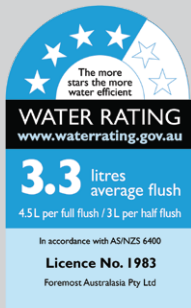

Heated Bidet Seat + Manual & Parts

Flush Valve

Fill Valve

Dual Flush Button

Connector Seal & Bolts

Cistern Plug

Please note, bidet hose and connections are not shown in the image above.

Vitreous china items are subject to manufacturing tolerances and could vary in size from batch to batch. Product measurements are subject to some variance due to manufacturing process. Always check physical product dimensions prior to setout and installation.

*The pan and cistern are warranted for 10 years and the bidet smart seat is warranted for 3 years.

Refer to www.mondella.com.au for warranty details.

Item No. 0374568
Model No. FHS101

10 YEAR WARRANTY*