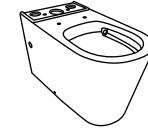

Mondella

CONCERTO
SLEEK EDGE

CONCERTO HEATED BIDET SUITE

HEATED BIDET SEAT WITH RIMLESS BACK TO WALL TOILET SUITE

- Dual wash bidet with water flow controls
- 3 Temperature wash settings
- 3 Temperature seat warming
- Illuminated side seat controls
- Soft close, antibacterial seat
- Self-cleaning bidet nozzle
- Night light
- Bottom entry configuration
- S & P Trap installation compatible

Dimensions in mm

ITEMS INCLUDED IN CARTON 1 OF 2

Rimless Pan

Vario Bend S Trap

Concealed Fixings

Instruction Manual

ITEMS INCLUDED IN CARTON 2 OF 2

Cistern

Heated Bidet Seat + Manual & Parts

Flush Valve

Fill Valve

Dual Flush Button

Connector Seal & Bolts

Cistern Plug

Please note, bidet hose and connections are not shown in the image above.

Vitreous china items are subject to manufacturing tolerances and could vary in size from batch to batch. Product measurements are subject to some variance due to manufacturing process. Always check physical product dimensions prior to setout and installation.