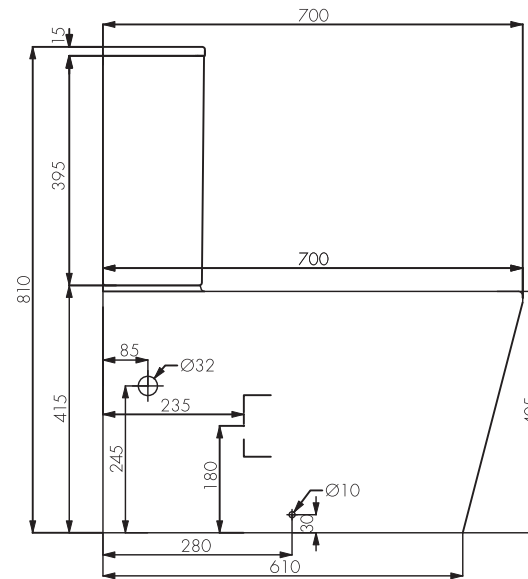

Mondella

CONCERTO
SLEEK EDGE

CONCERTO HEATED BIDET SUITE

HEATED BIDET SEAT WITH RIMLESS BACK TO WALL TOILET SUITE

- Dual wash bidet with water flow controls
- 3 Temperature wash settings
- 3 Temperature seat warming
- Illuminated side seat controls
- Soft close, antibacterial seat
- Self-cleaning bidet nozzle
- Night light
- Bottom entry configuration
- S & P Trap installation compatible

Dimensions in mm

ITEMS INCLUDED IN CARTON 1 OF 2

Rimless Pan

Vario Bend S Trap

Concealed Fixings

Instruction Manual

ITEMS INCLUDED IN CARTON 2 OF 2

Cistern

Heated Bidet Seat + Manual & Parts

Flush Valve

Fill Valve

Dual Flush Button

Connector Seal & Bolts

Cistern Plug

Please note, bidet hose and connections are not shown in the image above.

Vitreous china items are subject to manufacturing tolerances and could vary in size from batch to batch. Product measurements are subject to some variance due to manufacturing process. Always check physical product dimensions prior to setout and installation.