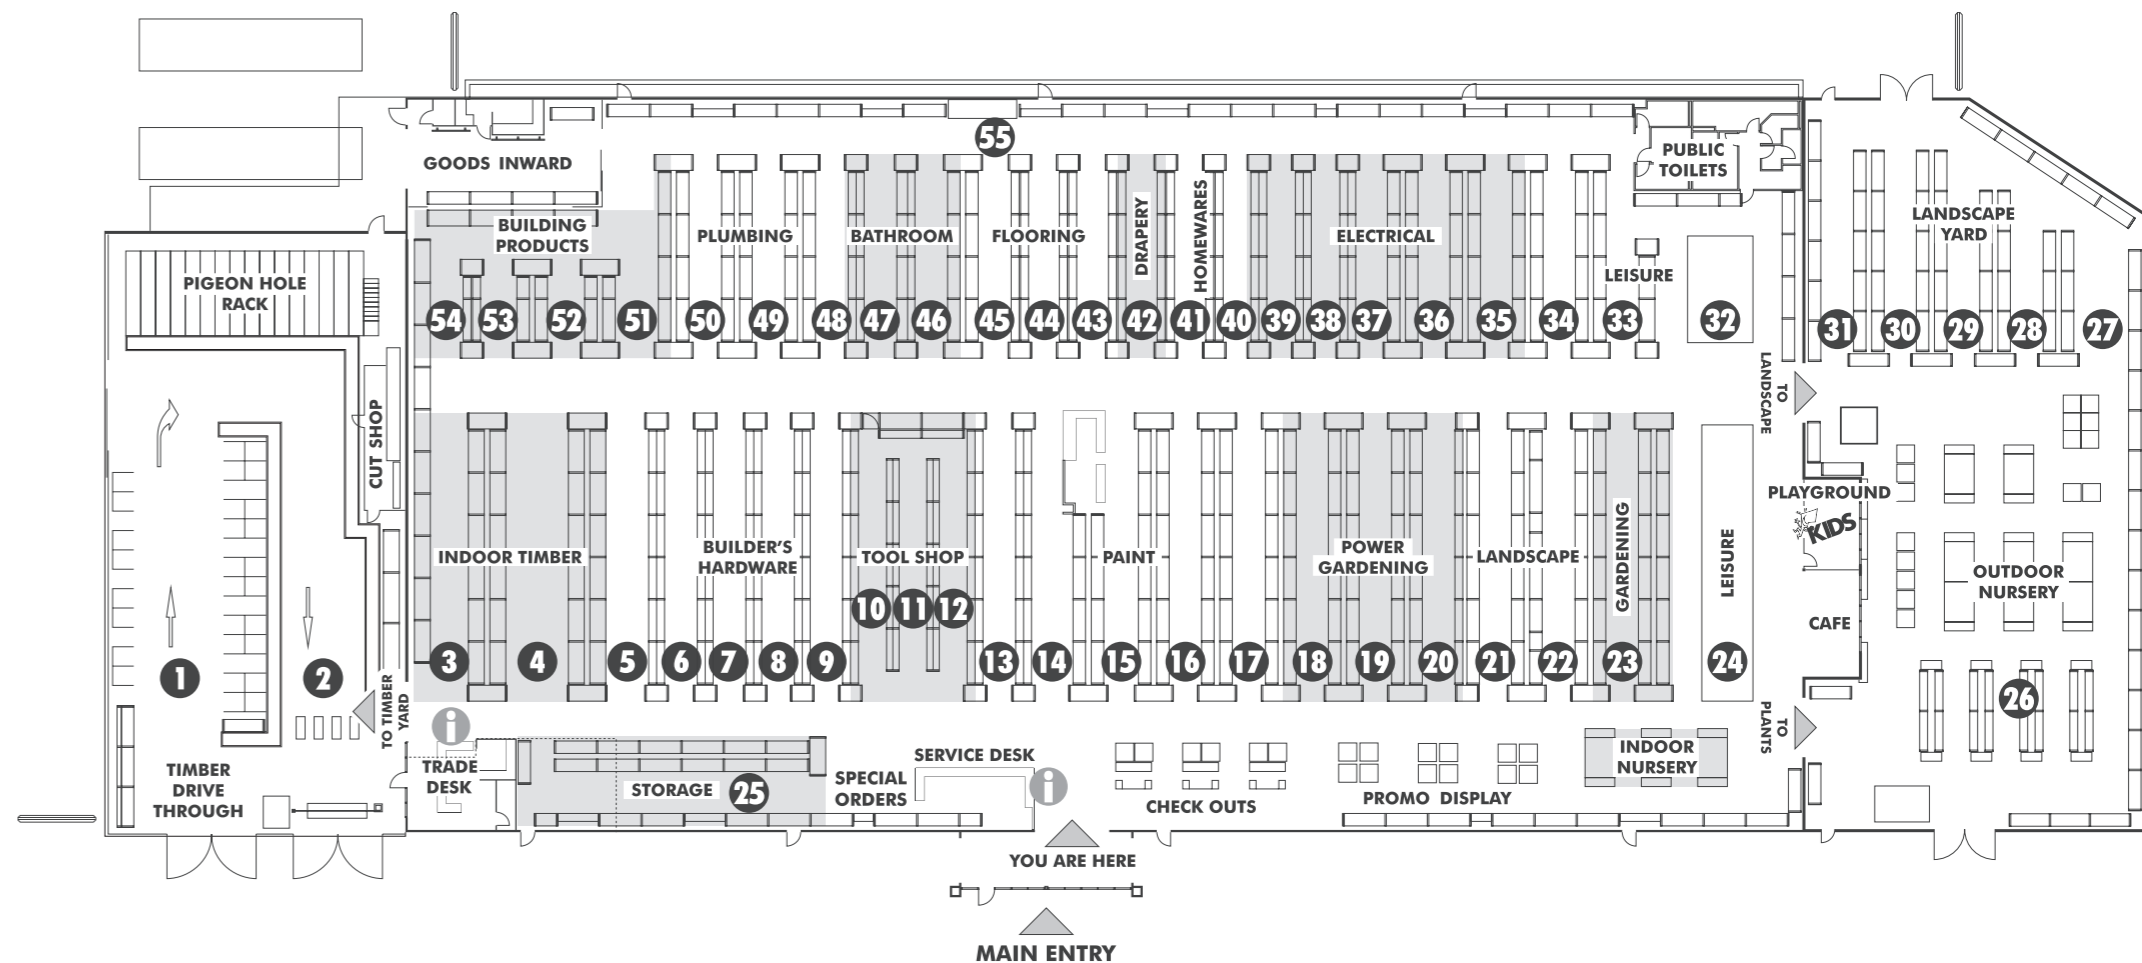

STORE MAP

VICTORIA POINT

Inside is a handy map and list of other services available for your convenience

NOBODY BEATS OUR PRICES

Our price checkers guarantee that we bring you the lowest prices possible everyday and that's a promise. However, if you happen to find a cheaper price on a stocked item, even if it's on sale, we will not only match it, but beat it by 10% for bringing it to our attention.

*Excludes liquidations and trade quotations

VICTORIA POINT

Ph: 3829 7000

STORE DIRECTORY									
PRODUCT	AISLE	PRODUCT	AISLE	PRODUCT	AISLE	PRODUCT	AISLE	PRODUCT	AISLE
A		B		C		D		E	
Adhesives - Flooring	13	Bamboo Screens	21	Cabinet Fixings	8	Decking	31	Electrical accessories	39
Adhesives - other	44	Bathrooms	55	Carpet Runners	55	Decking Stairs	17	Electrical flex	39
Air Compressors	12	Bathrooms - Vanities	38	Carpeting	55	Doors	41	Esksys & Coolers	33
Air Conditioners	25	Bathrooms - Basins	48	Carpet-Outdoor	55	Door Chimes	31	Exhaust fans	55
Air Tools	12	Bathrooms - Cabinets	48	Castors	17	Door entrance sets	9	Extension Leads	40
Aluminium Frieze	44	Bathrooms - Fans / Heaters	55	Cavity Units	55	Door Frames/Jambos	53	Exterior Awnings	43
Aluminium Furniture	24	Bathrooms - Varnishes	46	Ceiling Fans	53	Door Furniture	9	Exterior Lighting	35
Antennas	39	Batteries	38	Ceiling Tiles	1	Door Handles/Knobs	8	Exterior Paint	16
Anti-Bird Netting	22	BBQs	24	Cement	3	Door Tracks	7	Irrigation	20
Arches	21	BBQ's and Accessories	24	Cement products	3	Doors	42	Insecticides	23
Aviaries	31	Bird Netting	34	Ceramic	1	Doors - entry	51	Insinerators/Sinks	49
		Bistro Blinds	43	Ceramic Pots	27	Doors - internal	52	Insulation Batts	1
		Blinds and Accessories	43	Ceramic tile adhesives	44	Doors - security	52	Interior Finishes	17
		Blower Vacs	18	Ceramic Tiles	44&45	Drains - stormwater	51	Interior Lighting	36
		Bolts	5	Chain Wire	7	Drill Bits	12	Interior Paint	15
		Brass Tap Fixings	49	Chain/Rope	7	Electrical accessories	39	Ironing Boards	40
		Brooms	41	Chair Tips	8	Electrical flex	39	Jerry Cans	18
		Buckets	41	Chlorine	55	External Hooks	6	Kids Playground Equipment	24
		Bug Zappers	24	Circular Saw Blades	12	Fans	25	Kitchen Cabinets	25
		Bulbs	38	Citronella lights and oils	24	Fasteners	6	Kitchen Storage Containers	25
				Clamps	20	Fence Finish	17	Kitchen Tidies	42
				Cleaning Solutions	41	Ferns	26	Ladders	55
				Clothes Awnings	40	Fertilisers	30	Laminated Shelving	5
				Clothes Lines	55	Fillers	13	Lamps	37
				Colour Cards	15	Flashing	3	Laundry Baskets/Hampers	40
				Compost Bins	19	Floor Rugs	55	Laundry Cabinets	49
				Compound Saws	11	Floor Underlay	45	Laundry Tubs	49
				Concrete & Mortar	18,3	Fluorescent globes	38	Lawn Mower Accessories	18
				Concrete Ornaments	32	Flyscreen Accessories	7	Lawn Mowers	18
				Concrete Pavers	28	Folding Doors	Special Orders Only	Lawn Starters	23
				Conduit	55	Forks	19	Letterboxes	21
				Coolers & Heaters	25	Fountains/Ponds	32	Levels	11
				Coolers/Eskey	33	Furniture Polish	41	Lighting	35
				Copper Tubing	49	Galvanised Fittings	7	Line Trimmers	18
				Cubby Houses	33	Galvanised Shelving	5	Locks	9
				Cupboard handles	8	Garbage Bins	42	Loppers	19
				Curtain Fixings	43	Garden Carts	19	Manure	29
				Curtain Rods/Tracks	43	Garden Edging	21	Masking Tape	13
						Garden Edging - Plastic	21	Mats - door	42
						Garden Edging - Timber etc.	21	Metal Gutting & acc	50
						Garden Hoses	20	Mirrors	50
						Garden hoses accessories/fitings	20	Maps	41
						Garden Irrigation	20	Mouldings	4
						Garden Lighting	35	Mowers & accessories	18
						Garden Sheds/Access	31	Multi-Store	25
						Garden Sieves	21	Nailer Guns	12
						Garden Sprayers	20	Nails/Screws	5 & 6
						Garden Stakes	31	Numerals	21
						Garden Tools	19	Nuts & Bolts	5
						Gas Cylinders/Access	24	Outdoor Chairs	24 & 34
						Gate Hooks/Fittings	8	Outdoor Furniture	24 & 34
						Gates	54	Outdoor Lounges	32
						Grazebot	24	Outdoor Nursery	34
						Globes	37	Outdoor Settings	24 & 34
						GROUT	44	Outdoor Swings	32
						Guttering/Downpipes - Galvanised	50	Outdoor Tables & Chairs	24 & 34
						Guttering/Downpipes - PVC	50	Outdoor Toilets	32
								Outdoor Nurseries	34
								Outdoor Settings	24 & 34
								Outdoor Swings	32
								Outdoor Tables & Chairs	24 & 34
								Outdoor Toilets	32
								Outdoor Nurseries	34
								Outdoor Settings	24 & 34
								Outdoor Swings	32
								Outdoor Tables & Chairs	24 & 34
								Outdoor Toilets	32
								Outdoor Nurseries	34
								Outdoor Settings	24 & 34
								Outdoor Swings	32
								Outdoor Tables & Chairs	24 & 34
								Outdoor Toilets	32
								Outdoor Nurseries	34