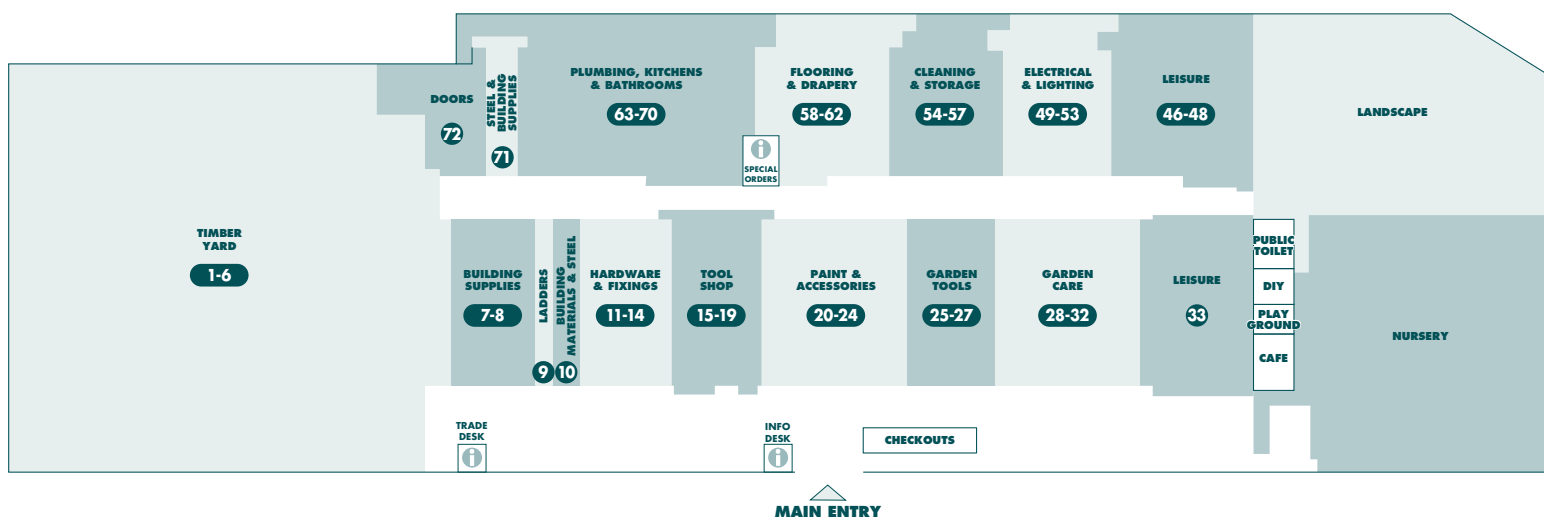

# STORE MAP

**BUNNINGS**  
warehouse

**GLENORCHY**

PRODUCT	AISLE	PRODUCT	AISLE	PRODUCT	AISLE	PRODUCT	AISLE
<b>A</b>		Drills & Drill Bits	19	Lawn Mowers & Accessories	25	Secateurs	27
Adhesives	20	Drop sheets	21	Lawn Seed	32	Security Alarms	14
Air Conditioners	49+50	<b>E</b>		Lawn Starters	31	Seedlings	34
Air Tools	18	Electrical Accessories	53	Letterboxes	31	Seeds	32
Alum. Furniture	33	Electrical Timer	53	Levels	15	Shade Cloth	29
Antennas	53	Exhaust Fans	51+52	Lighting Garden/Solar	49	Shade Sails	29
Arches	44	Extension Leads	53	Lighting Interior	51+52	Sheds & Accessories	43
Artificial Turf	29	<b>F</b>		Lighting Sensor	49	Shelving	54
Aviaries	43	Fasteners	11	Line Trimmers	26	Shelving Brackets	54
<b>B</b>		Fence Extensions	35	Locks – Door & Window	14	Shoe Racks	54
Bamboo Screens	43-45	Fencing	2+71	Loppers	27	Shovels, Spades, Forks	27
Bamboo Stakes	39	Fertilisers	32	Lubricants	26	Shower bases	68
Bath Mats	68	Fillers	20	<b>M</b>		Shower Curtains	68
Bath Tubs	68	Fire Safety	13	Manure	40	Shower Heads	66
Bathroom Accessories	68	Flashing	7	Masking Tape	20	Shower Screens	68
Bathroom Basins & Cabinets	67	Floor Rugs & underlay	60+61	Mirrors	68	Silicone	20
Bathroom Fan/Heaters	52+53	Flooring	59-62	Mops	57	Sink Plugs	69+70
Bathroom Vanities	67	Flooring Adhesives	59	Mulch	40	Skylights	10
Batteries	19	Flyscreen & Accessories	13	Mulchers	26	Sleepers	1
BBQs	46	Furniture Cover	48	<b>N</b>		Smoke Alarms	13
BBQs & Accessories	46	Furniture Polish	57	Nail Guns	18	Socket Sets/Spanners/ Screwdrivers/Pliers	15
Bins – Indoor	56	Furniture protectors	54	Nails	12	Spirits/Turps	21
Bins – Outdoor	56	<b>G</b>		Numerals	31	Spray Paints	24
Bird Netting	29	Garage door openers	12	Nuts & Bolts	11	Sprinklers	28
Bistro Blinds	57	Garage Doors	special orders	<b>O</b>		Steel	71
Blinds & Accessories	58	Garage Storage	55	Outdoor Furniture	35+47	Storage Boxes	55
Blower Vacs	25	Garden Edging – Plastic	42+43	<b>P</b>		Switches & Sockets	53
Boots	27	Garden Edging – Timber etc.	45	Packaging Materials	54	<b>T</b>	
Brooms & buckets	57	Garden Fencing & Screens	1+2+45	Pad bolts	12	Table: Folding	48
Bubble wrap	54	Garden Gloves	26	Padlocks	12	Tap Fittings	69
Bug Zappers	46	Garden Hose & Accessories	28	Paint – Effect Paint	22	Tape Measures	16
Builders Plastic	7	Garden Sheds/Access	43	Paint – Exterior	24	Tapes	20
<b>C</b>		Garden Sprayers	31	Paint – Exterior woodcare	24	Tapware	66
Cabinet Hardware	14	Garden Stakes	39	Paint – Interior woodcare	24	Tarps	28
Canopies	10	Garden timers	28	Paint – Interior	22	Telephone Accessories	53
Carpet	60+61	Garden Tools	27	Paint – Interior woodcare	24	Tie Downs	13
Castors	13	Gas Cylinders/Access	46	Paint Brushes & rollers	21	Tiles & Accessories	60-62
Cavity Units	72	Gates	71	Paint Tools	20	Tiles Adhesives	59
Ceiling Fans	51	Gazebos	47	Pavers	36-38	Timber Flooring	2
Cement	3	Globes	50	Pebbles	36	Timber Joiners	11
Chain/Rope	12	Grab Rails	68	Pesticide	31	Timber Mouldings	8,9
Chainsaws	26	Greenhouses	44	Pet care	41	Timber Oils	24
Chair Tips	13	Grout	59	Pet Doors	13	Toilet Brushes	68
Chairs	33	Gutter guard	44	Pickets	9	Toilet Seats	67
Child Safety	13	Guttering/Downpipes	69+70	Plaster Acc/Trims	7	Toilet Suites	67
Chisels/Files	15	<b>H</b>		Plasterboard	6	Torches	50
Chlorine	48	Hammers	15	Plastic Mesh	44	Towel Rails	68
Circular Saw Blades	19	Hammocks	48	Plumbing Fittings	69	Trellis – Expanding	44
Citronella Lights & Oils	46	Hand Trolleys	45	Plumbing Supplies & Tools	69	Trellis – Plastic	44
Clamps	16	Hanging Baskets & Hooks	30	Poly Carbonate Sheeting	10	TV Brackets	53
Cleaning Solutions	57	Heaters	46	Poly Tubing	29	<b>U</b>	
Clothes Airers	56	Herbicides	31	Ponds & Pond Pumps	33	Umbrellas/Bases	47
Clothes Lines	55	Hinges	14	Pool Chemicals	48	<b>V</b>	
Compost Bins	27	Home Automation	53	Pool Fencing	71	Vacuums	17+57
Compound Saws	16	Hooks	12	Post Supports	11	Velcro	13
Concrete & Mortar	7+ timber yard	Hose Fittings	28	Pots – Glazed	34	Vents (wall, ceiling, roof)	10
Conduit	53+54	Hose Reels	28	Pots – Plastic	30	Vices	15
Coolers/Eskey	48	Hot Water Units	72	Pots – Terracotta	35	Vinyl Tiles	60
Copper Tubing	69	<b>I</b>		Potting Mix	39	<b>W</b>	
Craft Paint & Products	20	Insecticides & Insect control	31	Power boards	53	Wallpaper & Borders	20
Crow Bars	15	Insulation Batts	4+5	Power Tools & Accessories	tool shop	Wardrobe Organisers	54
Cubby Houses	41	Ironing Boards	56	Pressure Pipe	70	Wardrobe Systems	54
Curtain Fittings	58	Irrigation	28+29	Pressure Washers	17	Washers – Nuts & Bolts	11
Curtains	58	<b>J</b>		PVC Fittings	70	Washers – Plumbing	69
<b>D</b>		Jerry Cans	26	<b>R</b>		Water Drums	58
Decking	4	<b>K</b>		Rakes	27	Water Filtration	62
Decking Stains	24	Kids Play Equipment	41+42	Rangehoods	65	Watering Cans	28
Dog Kennels	42	Kitchen Appliances	65	Rivets	12	Waterproofing Accessories	7
Door Chimes	14	Kitchen Cabinets	65-70	Roofing	10	Weather Seal	12
Door Frames/Jambs	72	Kitchen Displays	64	Rope	13	Weed Killers	31
Door Handles/Knobs	14	Kitchen Sinks	63	Routers & Router Accessories	19	Weed Mat	29
Door Mats	59	Kitchen Tidies	56	Rugs	61+62	Welders	19
Door Stops	14	Knives	15	<b>S</b>		Wheelbarrows	45
Door Tracks	12	<b>L</b>		Safes	13	Wheels	13
Doors	6+72	Ladders	9	Sand	43	Windows	special orders
Doors: Security	6	Lamps	51+52	Sanding Sheets	20	Wire	1
Doors: External	6	Lattice – Timber	36+37	Sandpaper	20	Wire Brushes	19
Doors: Internal	72	Laundry Baskets/Hampers	56	Saws	tool shop	Wire Mesh	44
Doors: Screen Doors	6	Laundry Cabinets & Tubs	72	Scales	13+68	Work Benches	tool shop +55
Down Pipe	70			Screws	11	Worm Farms	27
Drainage	70			Sealers	7		